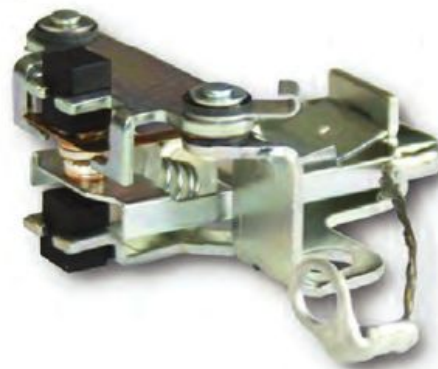

## Fuel pump point switch

**TOUR  
MAX**  
HI-PERFORMANCE EQUIPMENT

**24€**  
90

REF / PN 010 713

### HONDA

CBR500F	87-91
CBR600F HURRICANE	87-00
CBR600F4 HURRICANE	99-00
CBR600F3 HURRICANE	95-98
CBR600SE	96-98
VT600C SHADOW	88-97
VT600CD SHADOW DX	93-98
NT650	88-91
NT650V	98-05
NTV650	91-97
XRV650	88-90
VFR750F	87-97
VT750C SHADOW	97-01
VT750C2 SHADOW	97-01
VT750DC	01-02
VT750CA/CB	2003
XRV750	90-95
CBR900RR	92-95
CBR1000F HURRICANE	87-91
XL1000V	99-02
VT1100C SHADOW	88-89
VT1100C SHADOW	94-95
VT1100C2	95-00
VT1100C3	98-00
VT1100D2	99
VTX1300S	2003