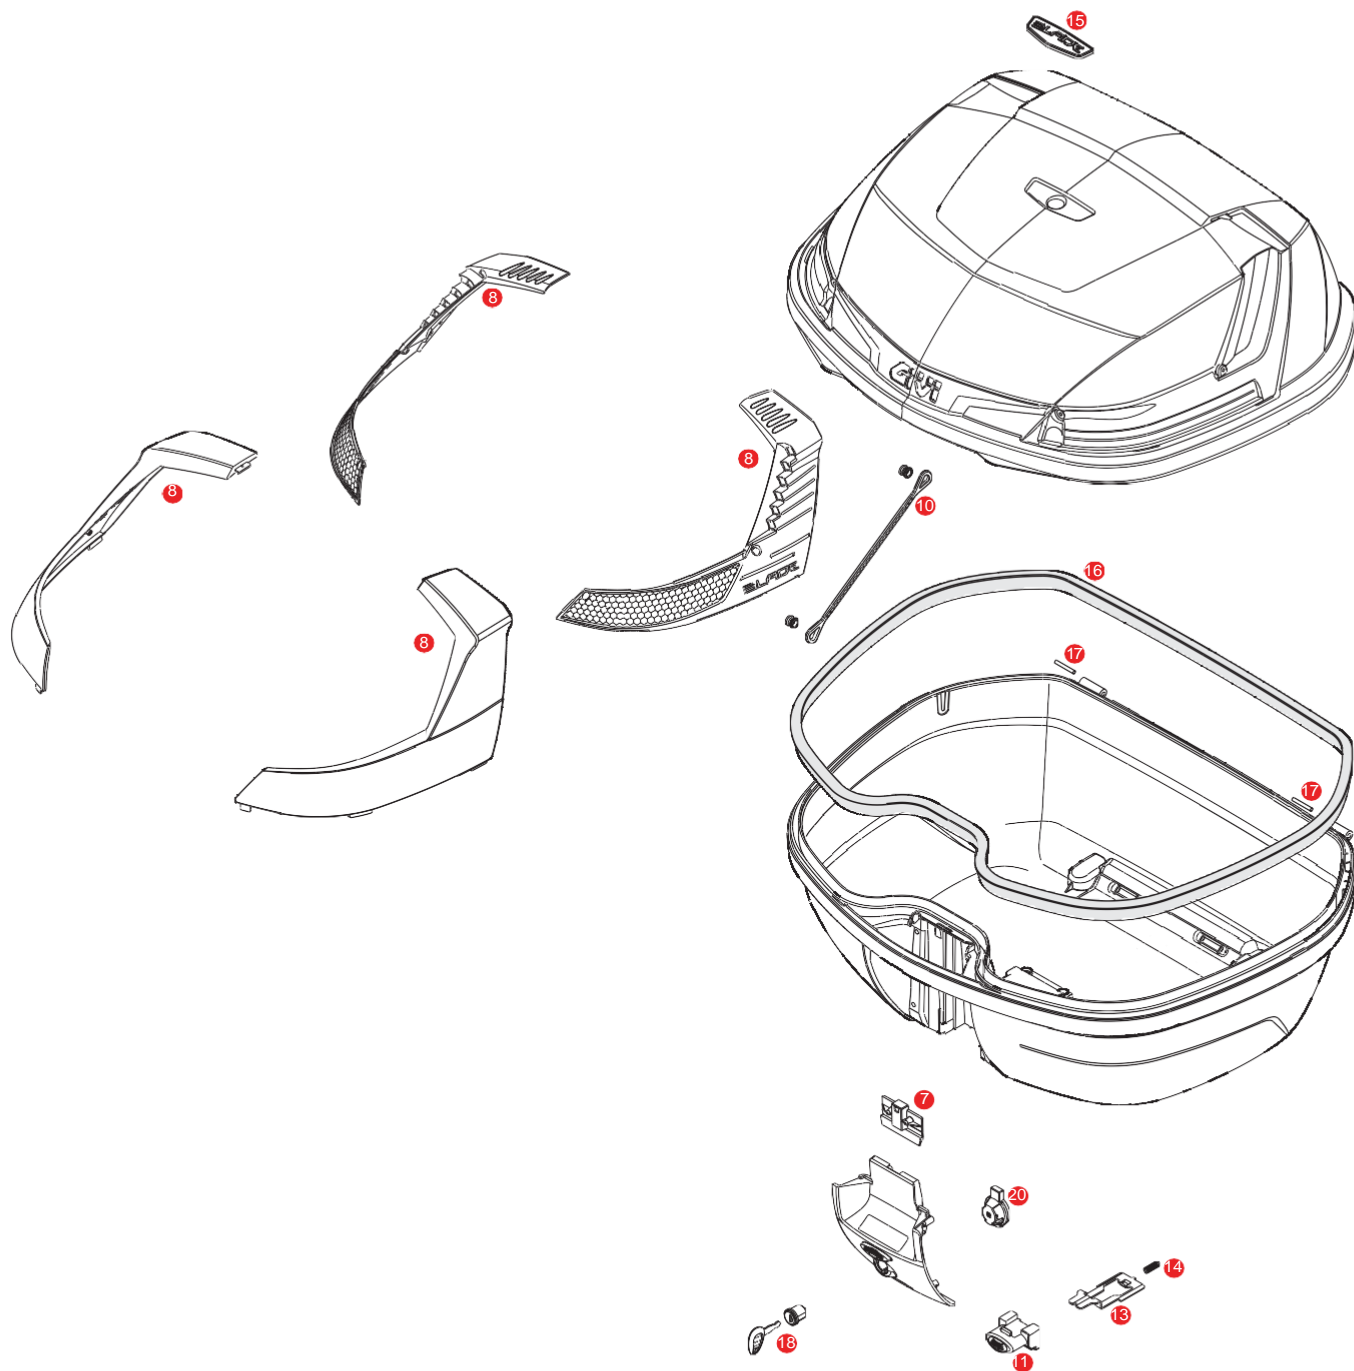

B47 BLADE / B47 BLADE TECH

	ZB47CNM	B47 Blade top-shell black	\$	160,00
	ZB47CNTM	B47 Blade Tech top-shell black	\$	160,00
	ZB47FNM	B47 Blade bottom-shell black	\$	160,00
	ZB47FNTM	B47 Blade Tech bottom-shell black	\$	160,00
	Z3007NM	Hinge stop	\$	46,00
	Z3007NTM	Hinge stop	\$	46,00
7	Z3012R	Closure system mounted on the lid	\$	6,00
8	Z4506R	Red reflectors with stop lamp holder (for B47 Blade)	\$	72,00
8	Z4506FR	Smoked reflectors with stop lamp holder (for B47 Blade Tech)	\$	72,00
10	Z599	Nylon stop bag opening yarn	\$	2,00

11	Z1983R	Push button red	\$	3,00
11	Z645CR	Push button silver, 1 pcs.	\$	5,00
13	Z761NR	Bolt, 1 pcs.	\$	4,00
14	Z191R	Push button spring, 1 pcs.	\$	1,00
15	Z4504AR	Chromed Blade brand	\$	9,00
16	Z790R	Trim	\$	10,00
17	Z590R	Pin. Medium, 2 pcs.	\$	2,00
18	Z140R	Key locks with corresponding bush with red handle	\$	11,00
	Z661A	Key locks with corresponding bush with silver handle	\$	13,00
20	Z3006R	Plate below lock	\$	3,00
	Z4512R	Plate below lock for Security Lock key	\$	3,00