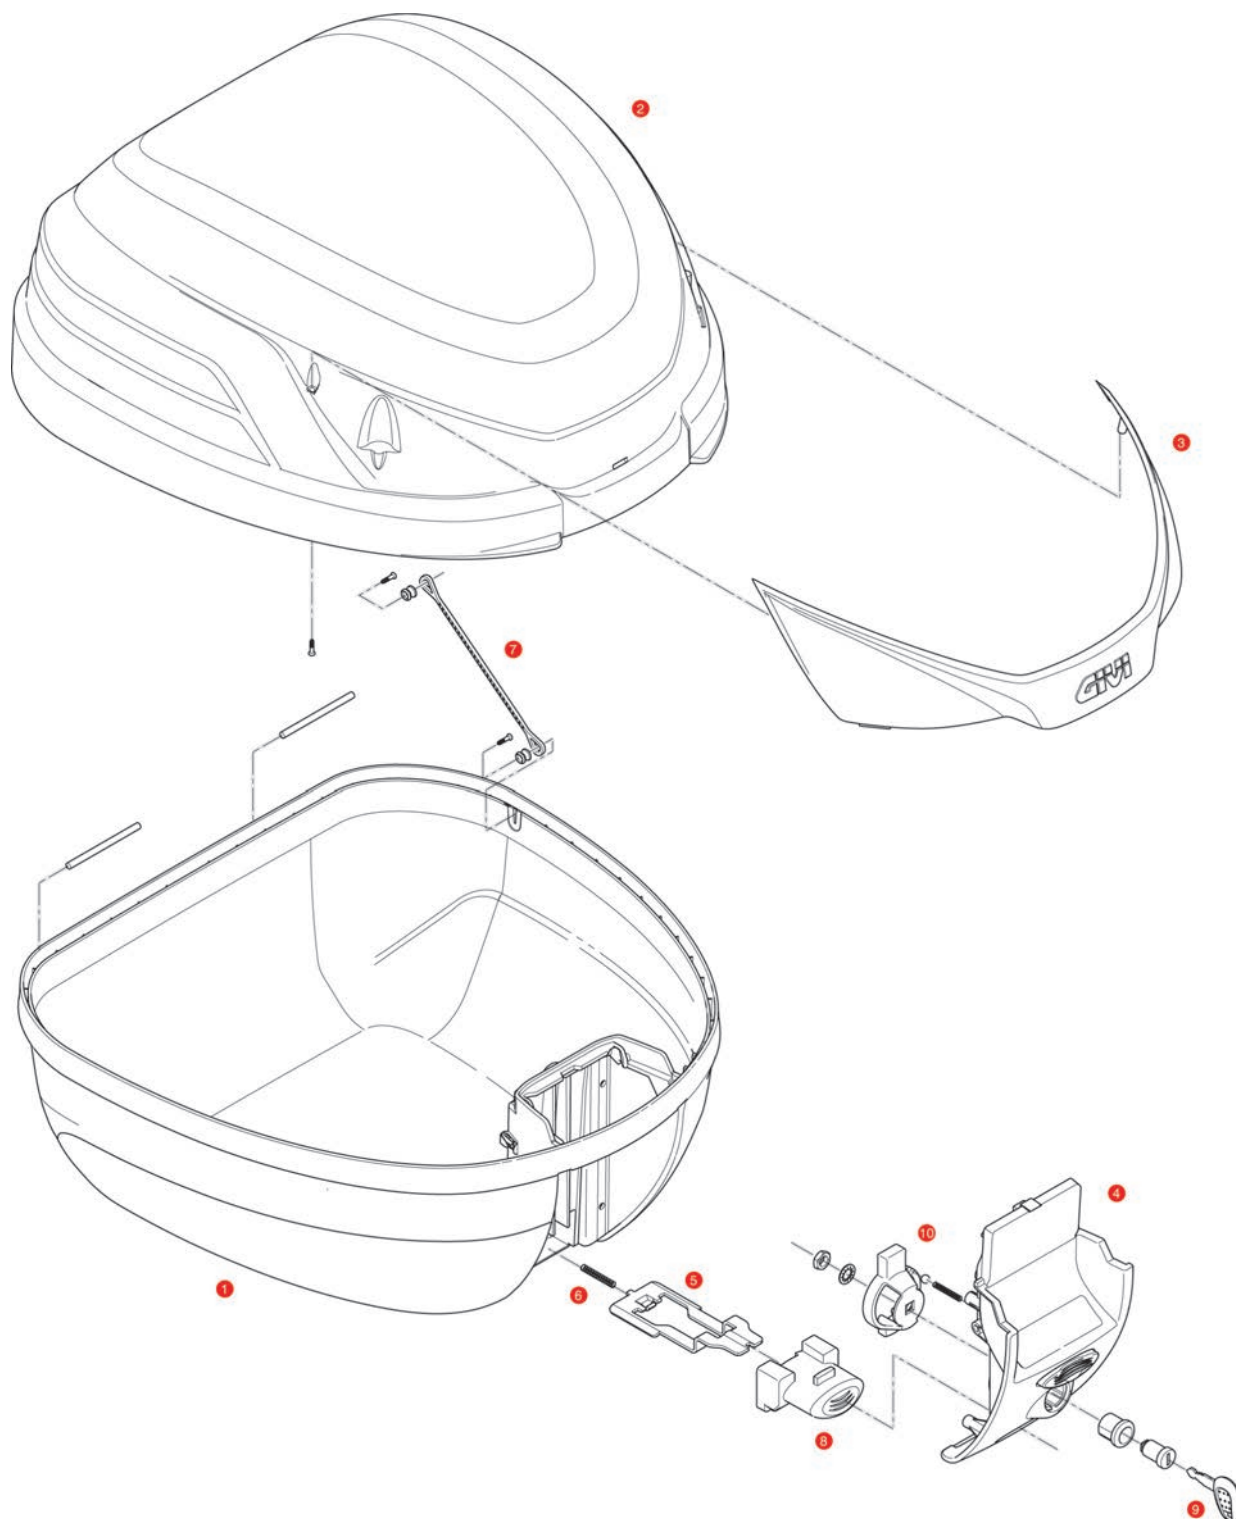

B27NMAL

1	ZB27FNM	Bottom-shell, black (mounted)	\$	TBD
2	ZB27CNM	Top-shell, black (mounted)	\$	TBD
3	Z2750R	Spare parts for reflector	\$	TBD
4	Z2751NM	Mounted lock set	\$	TBD
5	Z762NR	Bolt	\$	0,74
6	Z191R	Push button spring, 1 pcs.	\$	1,00

7	Z115R	Stop bag opening yarn, 2 pcs.	\$	3,00
8	Z645R	Push button red	\$	4,00
9	Z140R	Key locks with corresponding bush with red handle	\$	11,00
10	Z3006R	Plate below lock, for standard key	\$	TBD
	Z4512R	Plate below lock for Security Lock key	\$	2,75