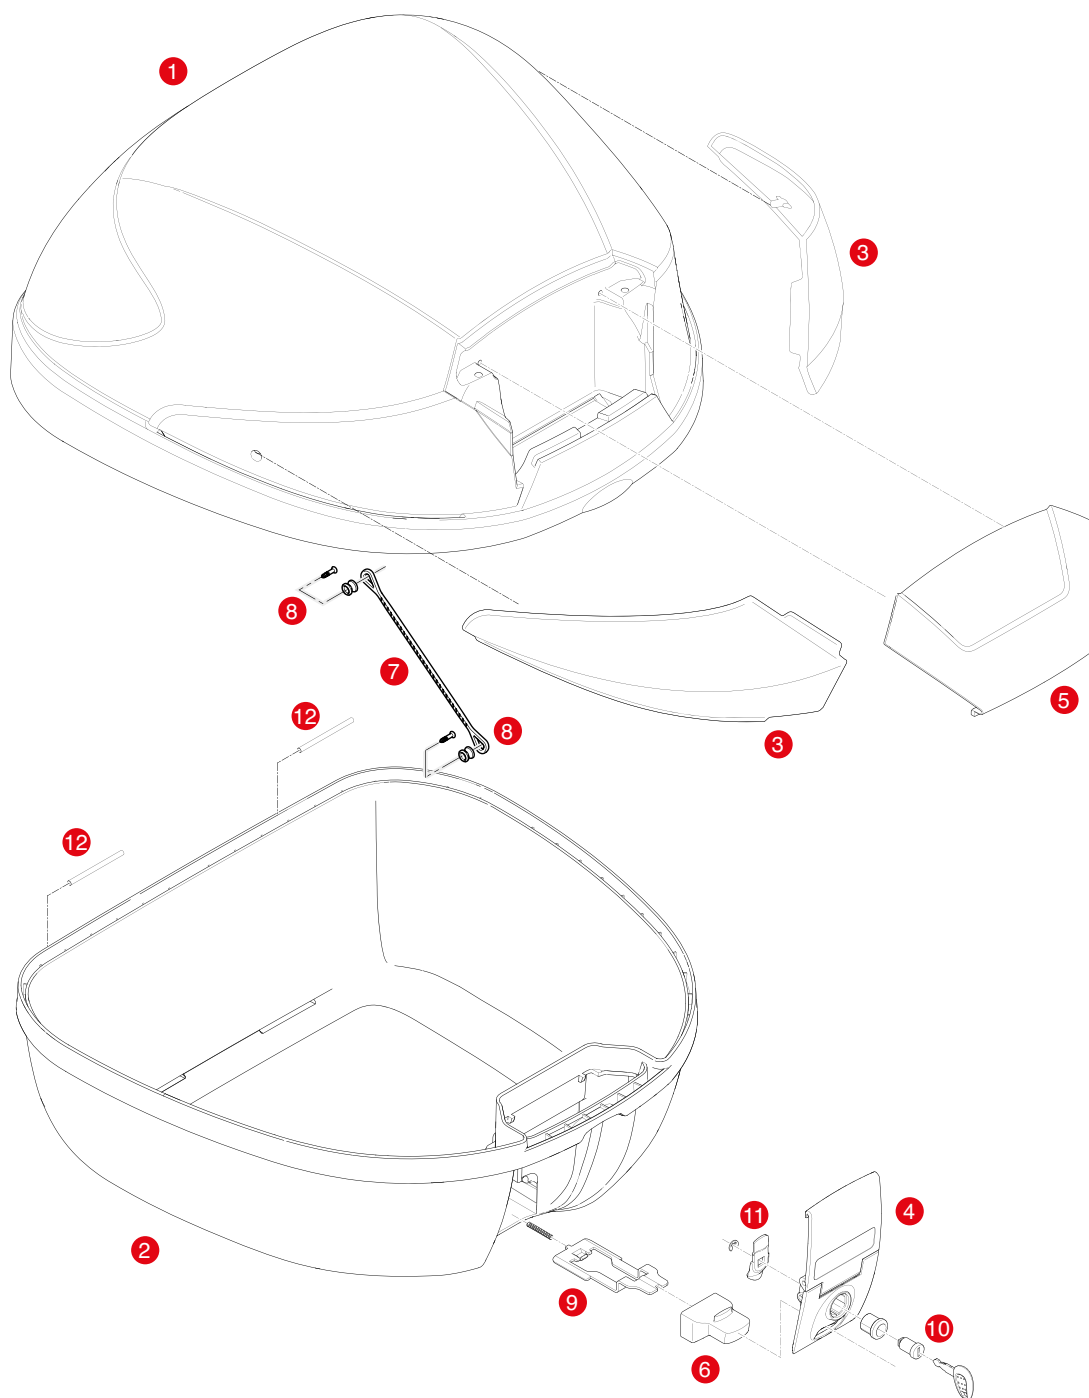

B29N / B29NT

2	Z29FNM	B29N bottom-shell black	\$	58,00
7	Z115R	Stop bag opening yarn, 2 pcs.	\$	3,00
8	Z112R	Red pulley, 4 pcs.	\$	4,00

10	Z140R	Key locks with corresponding bush with red handle	\$	15,00
11	Z243	Key lock plate	\$	3,00
12	Z193	Hinge pin 62 mm	\$	2,00