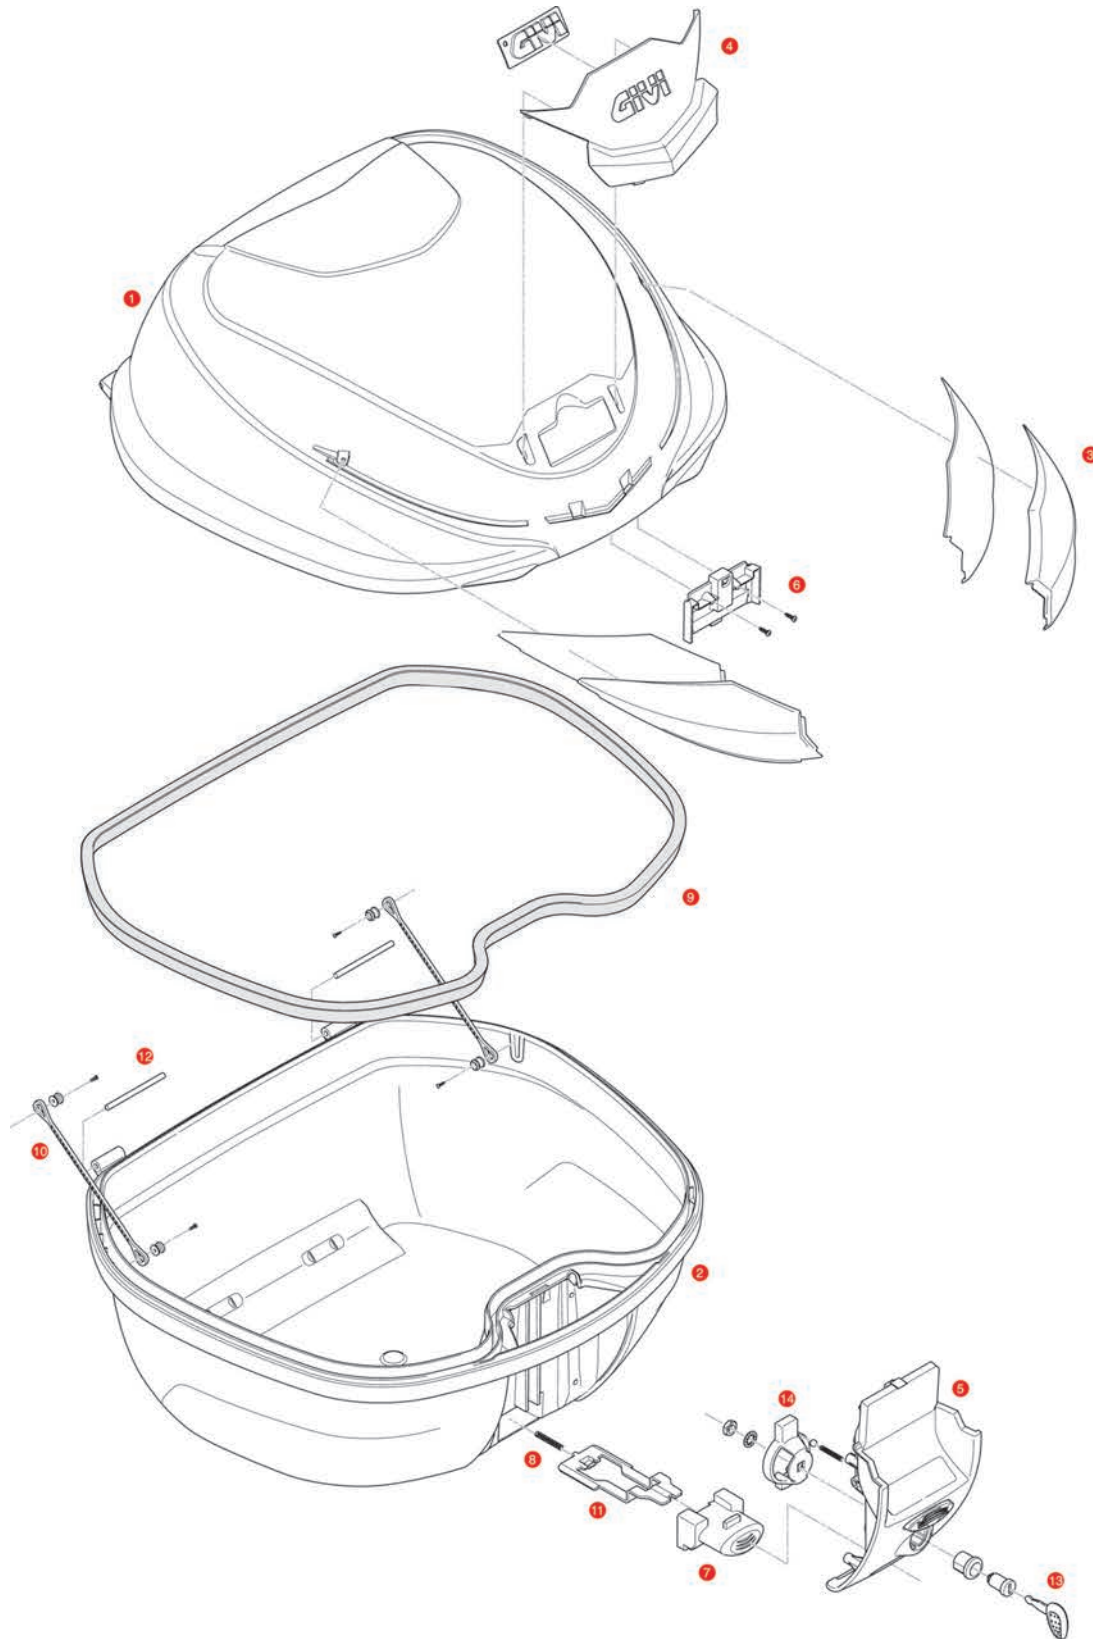

## B360N / B360NT

7	Z645R	Push button red	\$	4,00
	Z645CR	Opening push button chromed	\$	5,00
8	Z191R	Push button spring, 1 pcs.	\$	1,00
10	Z599	Nylon stop bag opening yarn	\$	2,00
12	Z590R	Pin. Medium, 2 pcs.	\$	3,00

13	Z140R	Key locks with corresponding bush with red handle	\$	11,00
	Z661A	Key locks with corresponding bush with silver handle	\$	13,00
	Z4512R	Plate below lock for Security Lock key	\$	2,75
15	SL101	Security Lock key, including bush and under lock platelets	\$	19,00