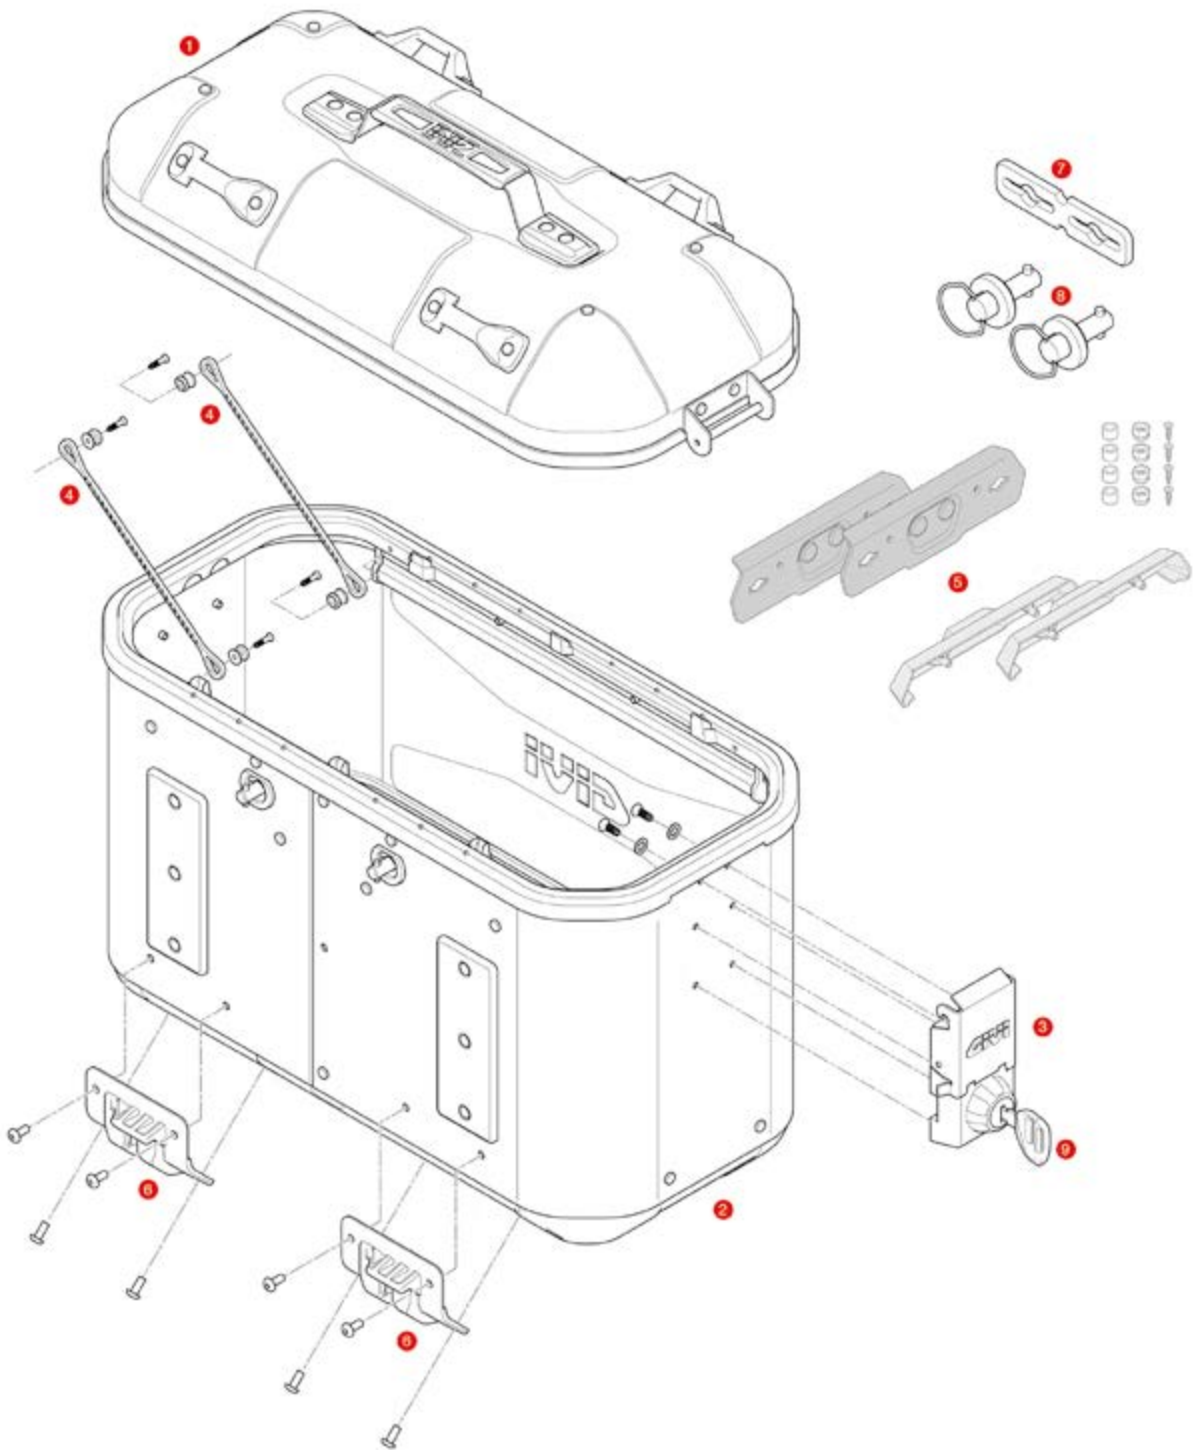

DLM36 TREKKER DOLOMITI

4	Z599	Nylon stop bag opening yarn	\$	2,00
5	DLM36KIT	Spare parts mounting kit to mount DLM36A on PL/PLR	\$	60,00

9	SL101	Security lock set including cylinder, 2 keys, bush and under lock platelets	\$	21,00
---	-------	---	----	-------