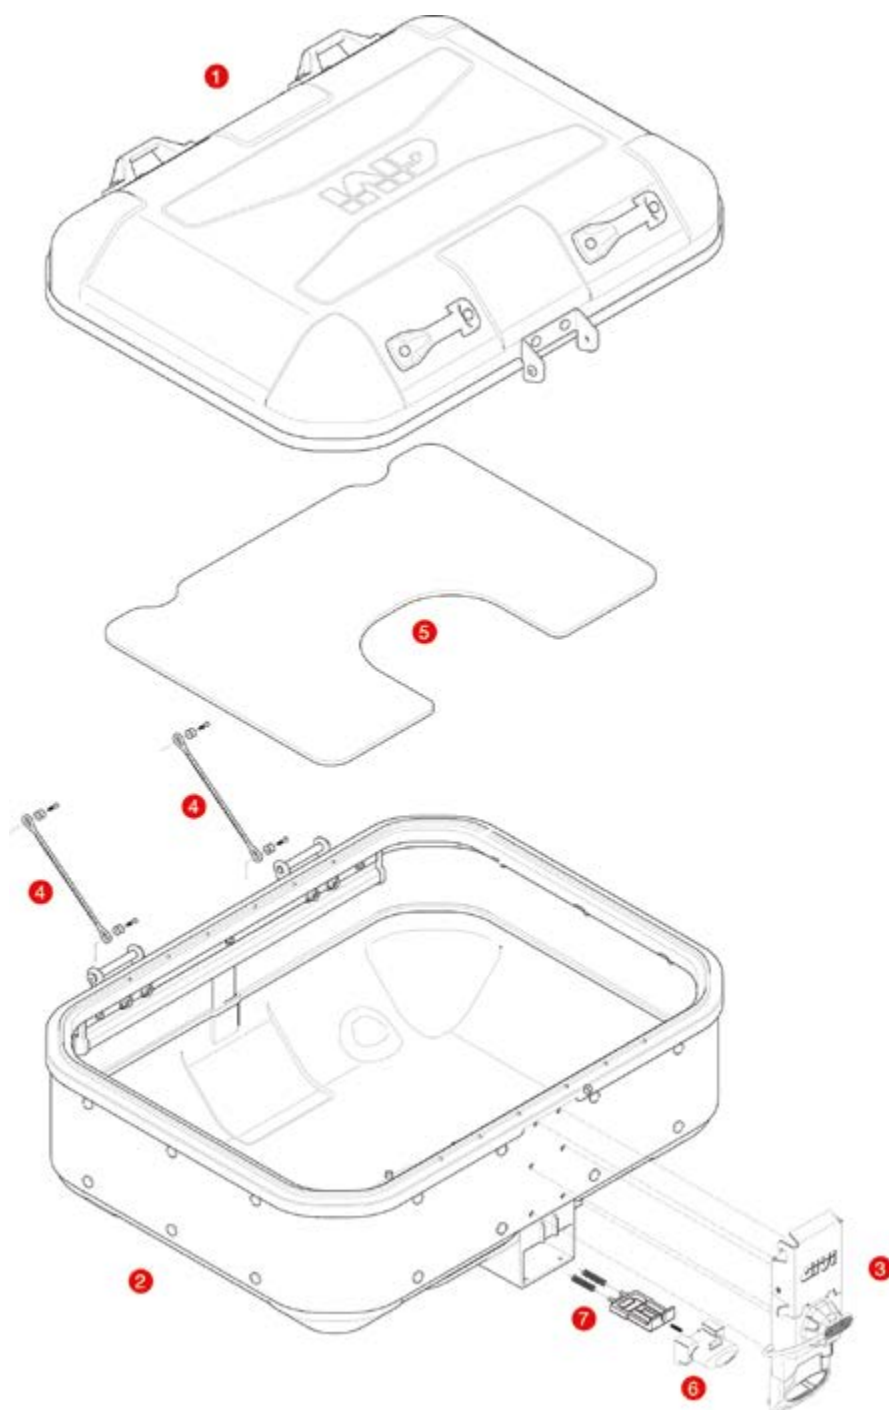

## DLM46 / DLM30 TREKKER DOLOMITI

4	Z115R	Stop bag opening yarn, 2 pcs.	\$	3,00
6	Z645CR	Opening push button chromed	\$	8,00

7	Z1782CR	Bolt with springs	\$	12,00
	SL101	Security lock set including cylinder, 2 keys, bush and under lock platelets	\$	21,00

▲ = Item available until stock end