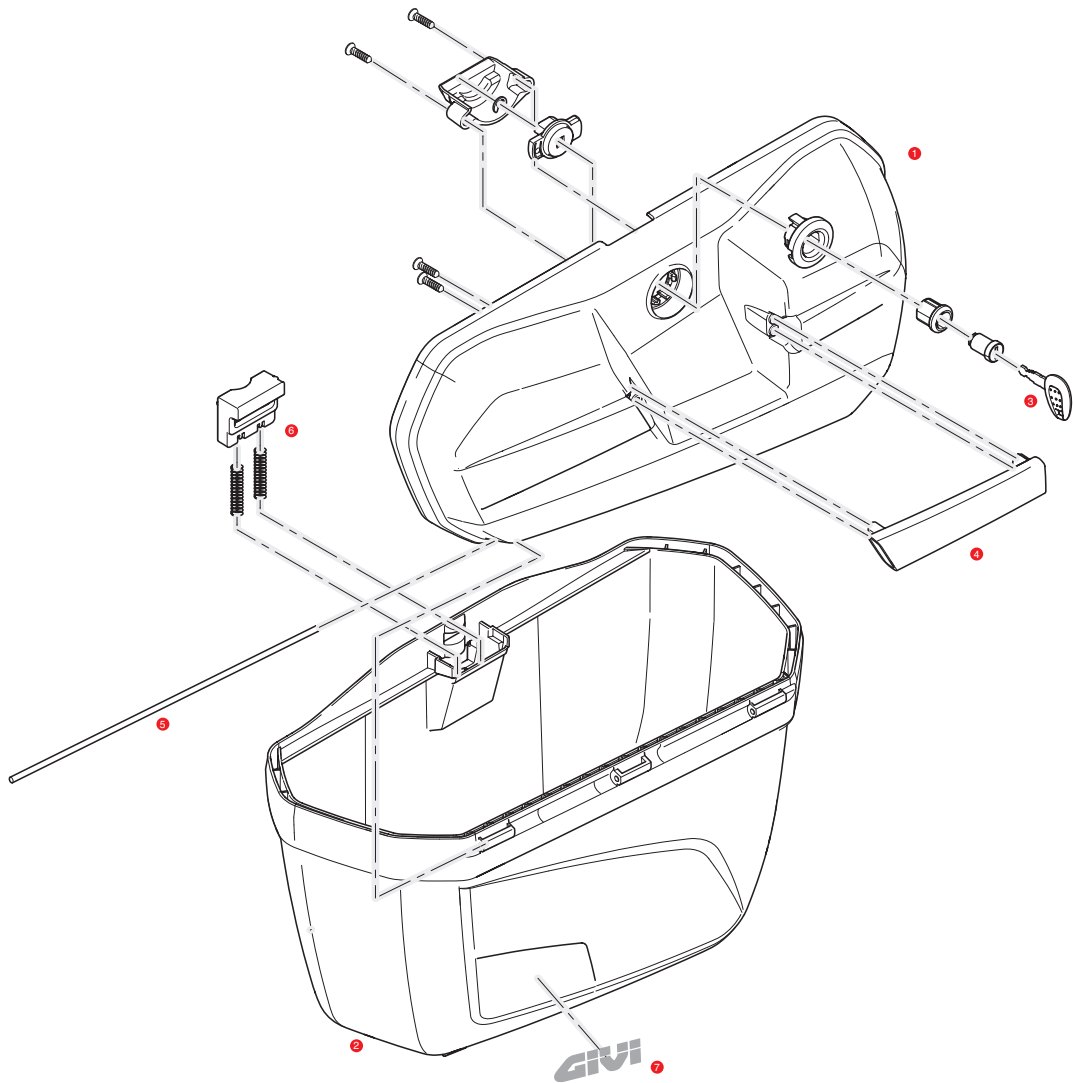

E22

1	Z22CNDXM	E22 assembled top-shell black (right)	\$	67,00
	Z22CNSXM	E22 assembled top-shell black (left)	\$	67,00
2	Z22FNDXM	E22 right bottom-shell (assembled)	\$	75,00
	Z22FNSXM	E22 left bottom-shell (assembled)	\$	75,00
3	Z4023R	Closing system (for E22)	\$	23,00

4	Z4020R	Pair of handles (for E22)	\$	18,00
5	ZS310R	Connecting pin. bottom / lid (for E22)	\$	3,50
6	Z4025R	Bolt + Bolt Springs (for E22)	\$	4,00
7	Z33R	Adhesive Givi Logo	\$	8,50