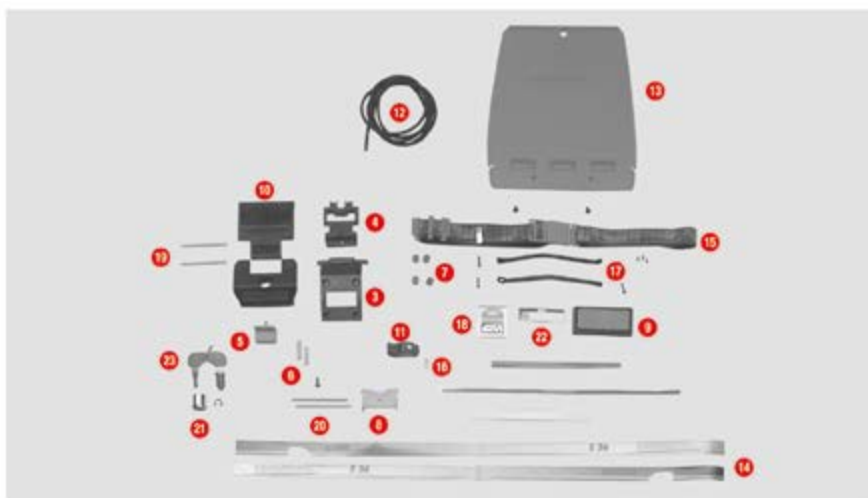

E36

2	Z36FNM ▲	E36 bottom-shell black	\$	109,00
3	Z101	Push set protection	\$	13,00
4	Z106	Bolt	\$	11,00
5	Z108	Top-case push button red	\$	3,00
6	Z109	Long bolt springs	\$	2,00
7	Z112R	Red pulley, 4 pcs.	\$	4,00
10	Z151N	Top-case hinge E36 black	\$	14,00
11	Z153	Key lock plate	\$	3,50

12	Z159R	Bag lock lining, 1 pcs.	\$	3,00
13	Z160	Inner document holder	\$	14,00
16	Z1237	Push button spring with washer	\$	2,00
17	Z664	Stop bag opening yarn with plastic sleeve	\$	2,00
19	Z590R	Pin. Medium, 2 pcs.	\$	3,00
20	Z195	Pin D. 04x80 mm	\$	2,00
23	Z140R	Key locks with corresponding bush with red handle	\$	15,00

E35

1	Z106	Bolt	\$	11,00
2	Z109	Long bolt springs	\$	2,00
3	Z112R	Red pulley, 4 pcs.	\$	4,00
4	Z1237	Push button spring with washer	\$	2,00
5	Z193	Hinge pin 62 mm	\$	2,00
6	Z200	GIVI logo Monokey®	\$	5,00

11	Z362	Light seat chromed	\$	5,00
12	Z828	Stop lamp holder	\$	6,00
	Z358	Circuit with lamps for version with stop light already mounted	\$	20,00
13	Z140R	Key locks with corresponding bush with red handle	\$	15,00
16	Z286	Glass for small name plate	\$	5,00