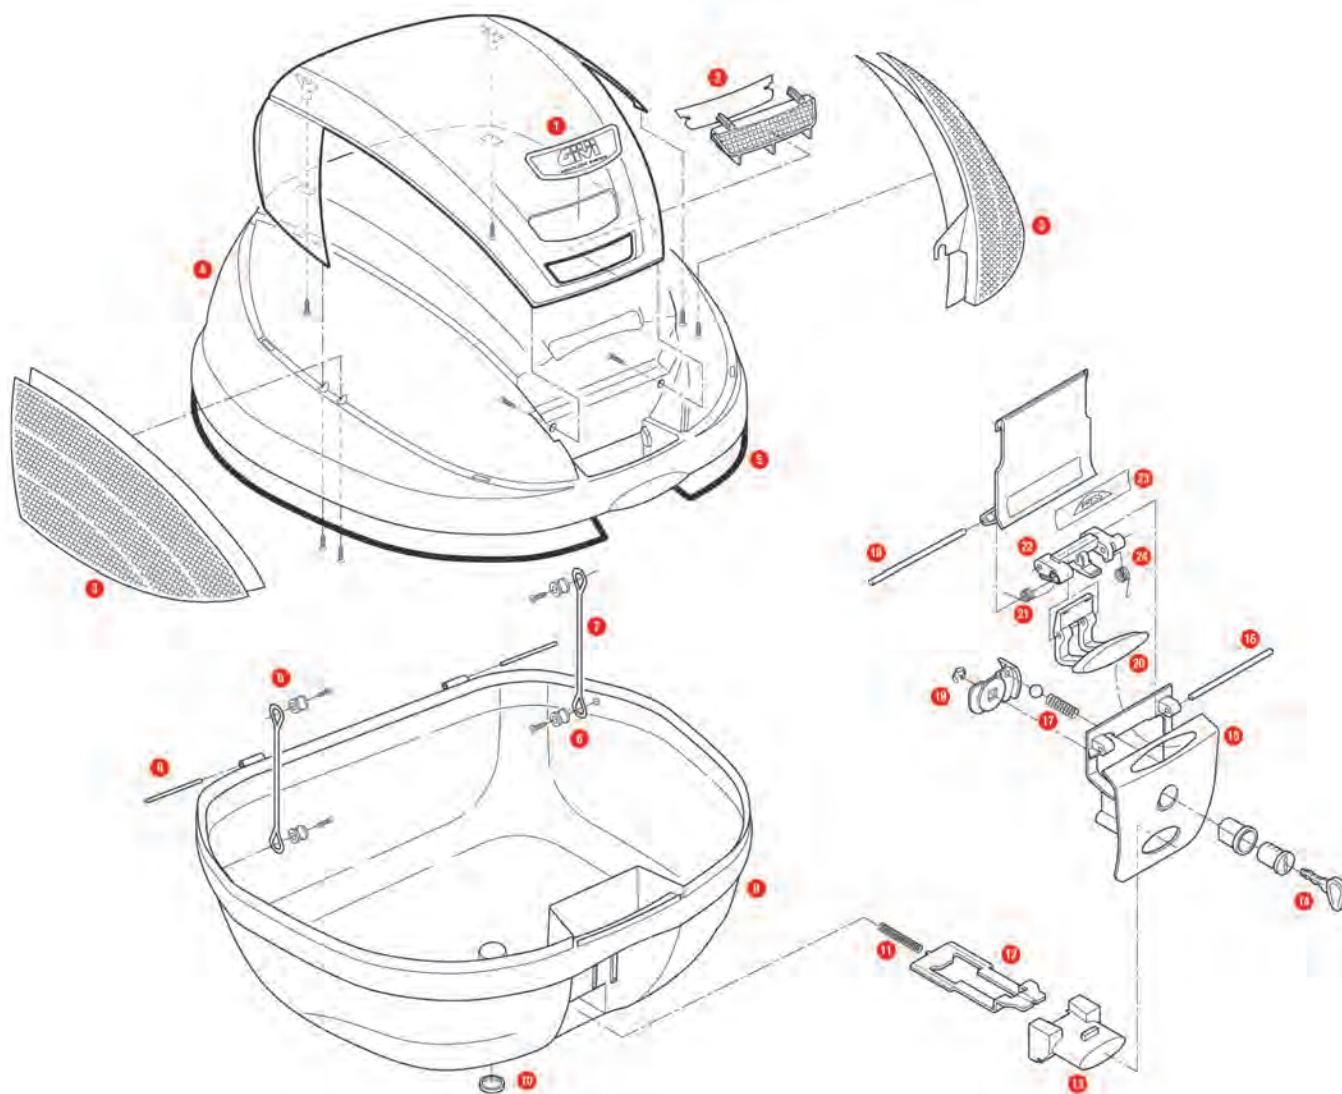

**E370 / E370 TECH**

1	Z1294R	E470 GIVI logo, 1 pcs	\$	4,00
2	Z750R	Top case reflector, 1 kit	\$	4,00
3	Z1383R	Top case reflectors (right and left), 1 kit (only for E370)	\$	17,00
4	Z370CNR	E370 top-shell black, 1 pcs.	\$	45,00
5	Z159R	Bag lock lining, 1 pcs.	\$	3,00
6	Z112R	Red pulley, 4 pcs.	\$	4,00
7	Z115R	Stop bag opening yarn, 2 pcs.	\$	3,00
8	Z635R	Pin. D. 04x48 mm, 2 pcs.	\$	2,00
10	Z1235	Injection covering cap	\$	2,00
11	Z191R	Push button spring, 1 pcs.	\$	1,00
12	Z761NR	Bolt, 1 pcs.	\$	4,00
13	Z645R	Push button red, 1 pcs.	\$	4,00
14	Z140R	Key locks with corresponding bush with red handle	\$	11,00

15	Z641NR	Hinge black	\$	13,00
16	Z637R	Pin. D. 04x75 mm, (1 piece)	\$	2,00
17	Z1384R	Cylinder spring and steel spheres, 1 kit	\$	2,00
18	Z721R	Pin. D. 04x85 mm	\$	2,00
19	Z640R	Plate below lock, 1 pcs.	\$	4,00
20	Z644R	Opening push button, red, 1 pcs. (for top case V46)	\$	5,00
21	Z632R	Steel torsion spring	\$	2,00
22	Z643R	Lock set element red, 1 pcs.	\$	5,00
23	Z409R	Name holder, 1 pcs.	\$	2,00
24	Z647R	Torsion spring, 1 pcs.	\$	2,00
	Z846R	Circuit covering cap, 1 pcs.	\$	4,00
	Z350FNM	E350 - E340 - E370 bottom-shell black	\$	90,00
	Z370CNMR	E370 assembled top-shell black	\$	81,00
	Z641NM	Lock set	\$	25,00