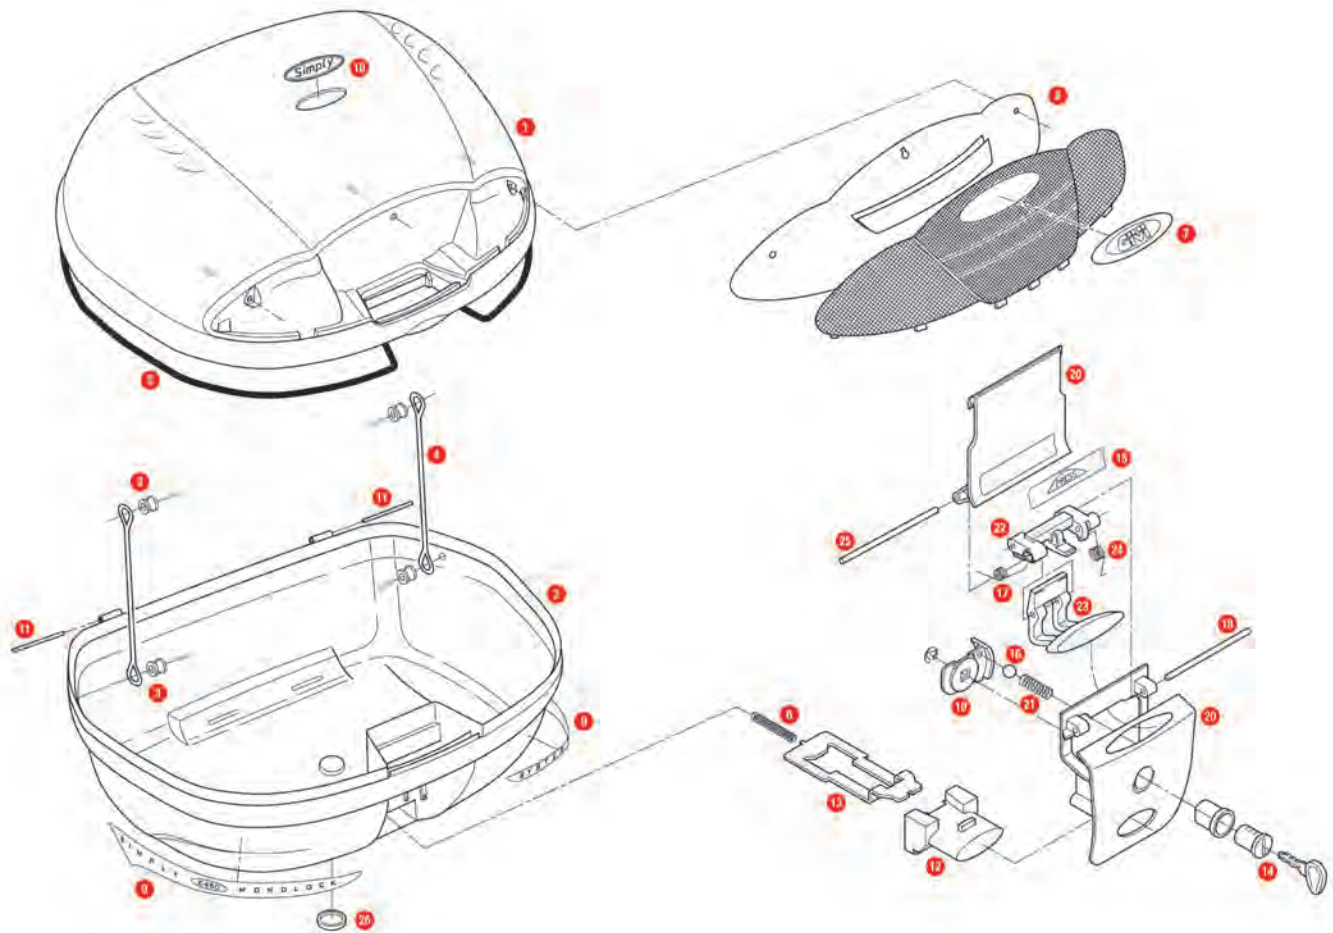

E450 SIMPLY II

1	Z450CNM	E450 top-shell black	\$	85,00
2	Z450FNM	E450 - E470 bottom-shell black	\$	82,00
3	Z112R	Red pulley, 4 pcs.	\$	4,00
4	Z115R	Stop bag opening yarn, 2 pcs.	\$	3,00
5	Z159R	Bag lock lining, 1 pcs.	\$	3,00
6	Z191R	Push button spring, 1 pcs.	\$	1,00
7	Z451	Oval GIVI mark (reflector)	\$	11,00
8	Z1234	Reflector with white background	\$	23,00
9	Z457 ▲	Couple of SIMPLY stickers DX/SX	\$	4,00
10	Z458R	E470 oval logo, 1 pcs	\$	5,00
11	Z590R	Pin. Medium, 2 pcs.	\$	2,00
12	Z645R	Push button red, 1 pcs.	\$	4,00
13	Z762NR	Bolt, 1 pcs.	\$	4,00
	Z358	Circuit with lamps for version with stop light already mounted	\$	20,00

	Z641NM	Lock set	\$	25,00
14	Z140R	Key locks with corresponding bush with red handle	\$	11,00
15	Z409R	Name holder, 1 pcs.	\$	2,00
16	Z630	Steel spheres D. 6	\$	2,00
17	Z632R	Steel torsion spring	\$	2,00
18	Z637R	Pin. D. 04x75 mm, (1 piece)	\$	2,00
19	Z640R	Plate below lock, 1 pcs.	\$	4,00
20	Z641NR	Hinge black	\$	13,00
21	Z648	Cylinder spring	\$	2,00
22	Z643R	Lock set element red, 1 pcs.	\$	5,00
23	Z644R	Opening push button, red, 1 pcs. (for top case V46)	\$	5,00
24	Z647R	Torsion spring, 1 pcs.	\$	2,00
25	Z721R	Pin. D. 04x85 mm	\$	2,00
26	Z1235	Injection covering cap	\$	2,00