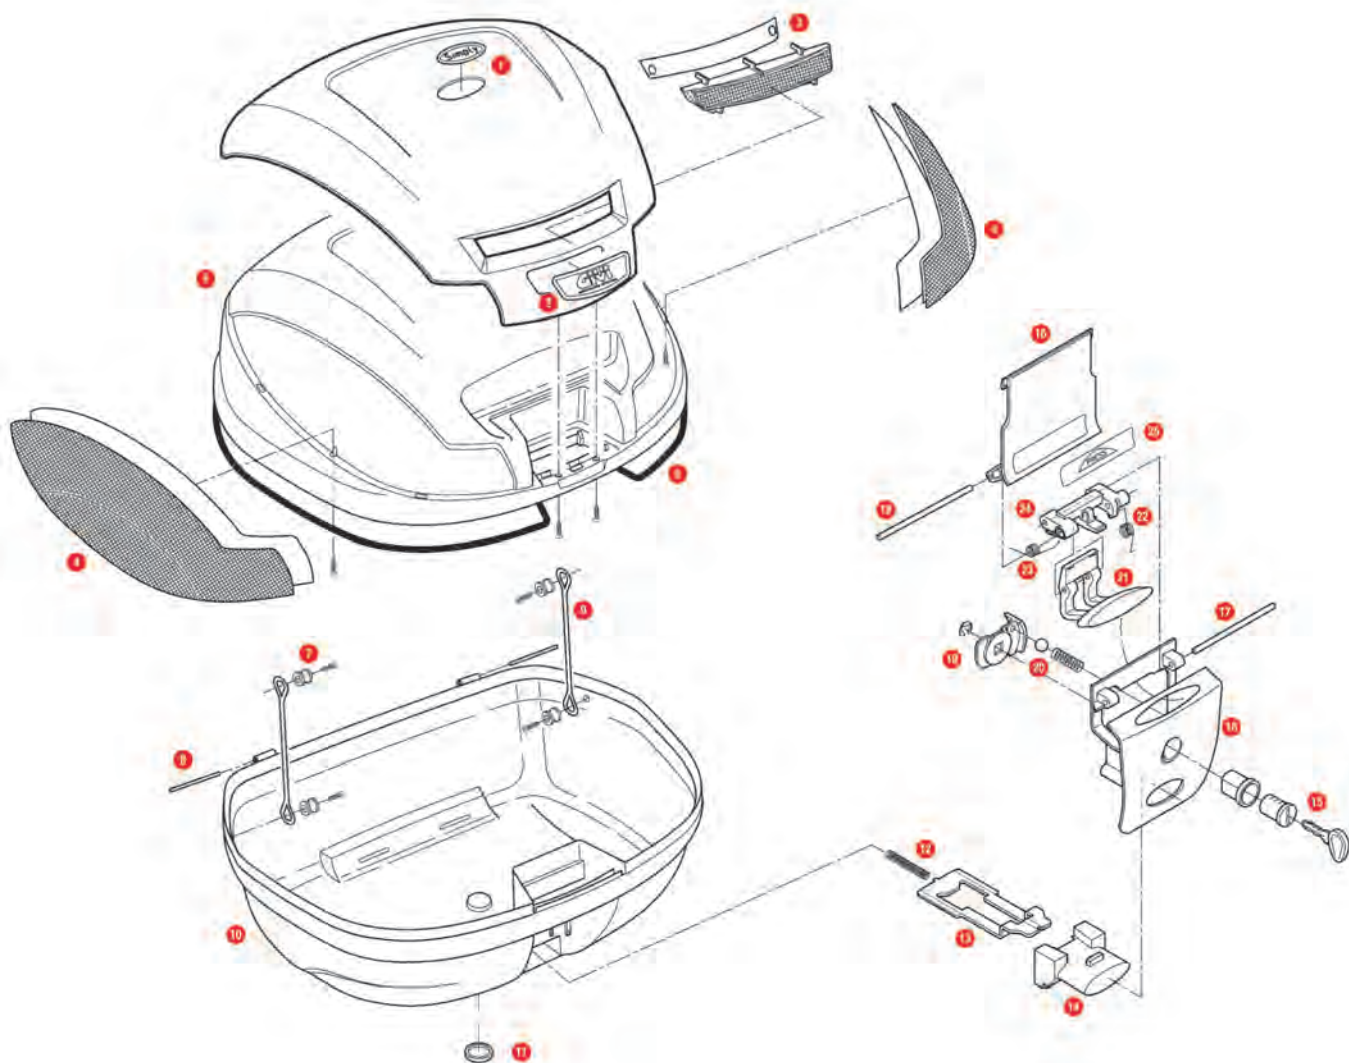

E470 SIMPLY III / E470 SIMPLY III TECH

1	Z458R	E470 oval logo, 1 pcs	\$	5,00
2	Z1294R	E470 GIVI logo, 1 pcs	\$	4,00
3	Z744R	Top case reflector, 1 kit	\$	5,00
4	Z1394	Top case reflectors (right and left), 1 kit	\$	20,00
5	Z470CNR	E470 top-shell black, 1 pcs.	\$	52,00
6	Z159R	Bag lock lining, 1 pcs.	\$	3,00
7	Z112R	Red pulley, 4 pcs.	\$	4,00
8	Z635R	Pin. D. 04x48 mm, 2 pcs.	\$	2,00
9	Z115R	Stop bag opening yarn, 2 pcs.	\$	3,00
10	Z450FNR	E470 bottom-shell black, 1 pcs.	\$	82,00
11	Z1235	Injection covering cap	\$	2,00
12	Z191R	Push button spring, 1 pcs.	\$	1,00
13	Z762NR	Bolt, 1 pcs.	\$	4,00
14	Z645R	Push button red, 1 pcs.	\$	4,00

15	Z140R	Key locks with corresponding bush with red handle	\$	11,00
16	Z641NR	Hinge black	\$	13,00
17	Z637R	Pin. D. 04x75 mm, (1 piece)	\$	2,00
18	Z721R	Pin. D. 04x85 mm	\$	2,00
19	Z640R	Plate below lock, 1 pcs.	\$	4,00
20	Z1384R	Cylinder spring and steel spheres, 1 kit	\$	2,00
21	Z644R	Opening push button, red, 1 pcs. (for top case V46)	\$	5,00
22	Z647R	Torsion spring, 1 pcs.	\$	2,00
23	Z632R	Steel torsion spring	\$	2,00
24	Z643R	Lock set element red, 1 pcs.	\$	5,00
25	Z409R	Name holder, 1 pcs.	\$	2,00
	Z450FNM	E450 - E470 bottom-shell black	\$	82,00
	Z470CNMR	E470 assembled top-shell black	\$	88,00
	Z641NM	Lock set	\$	25,00