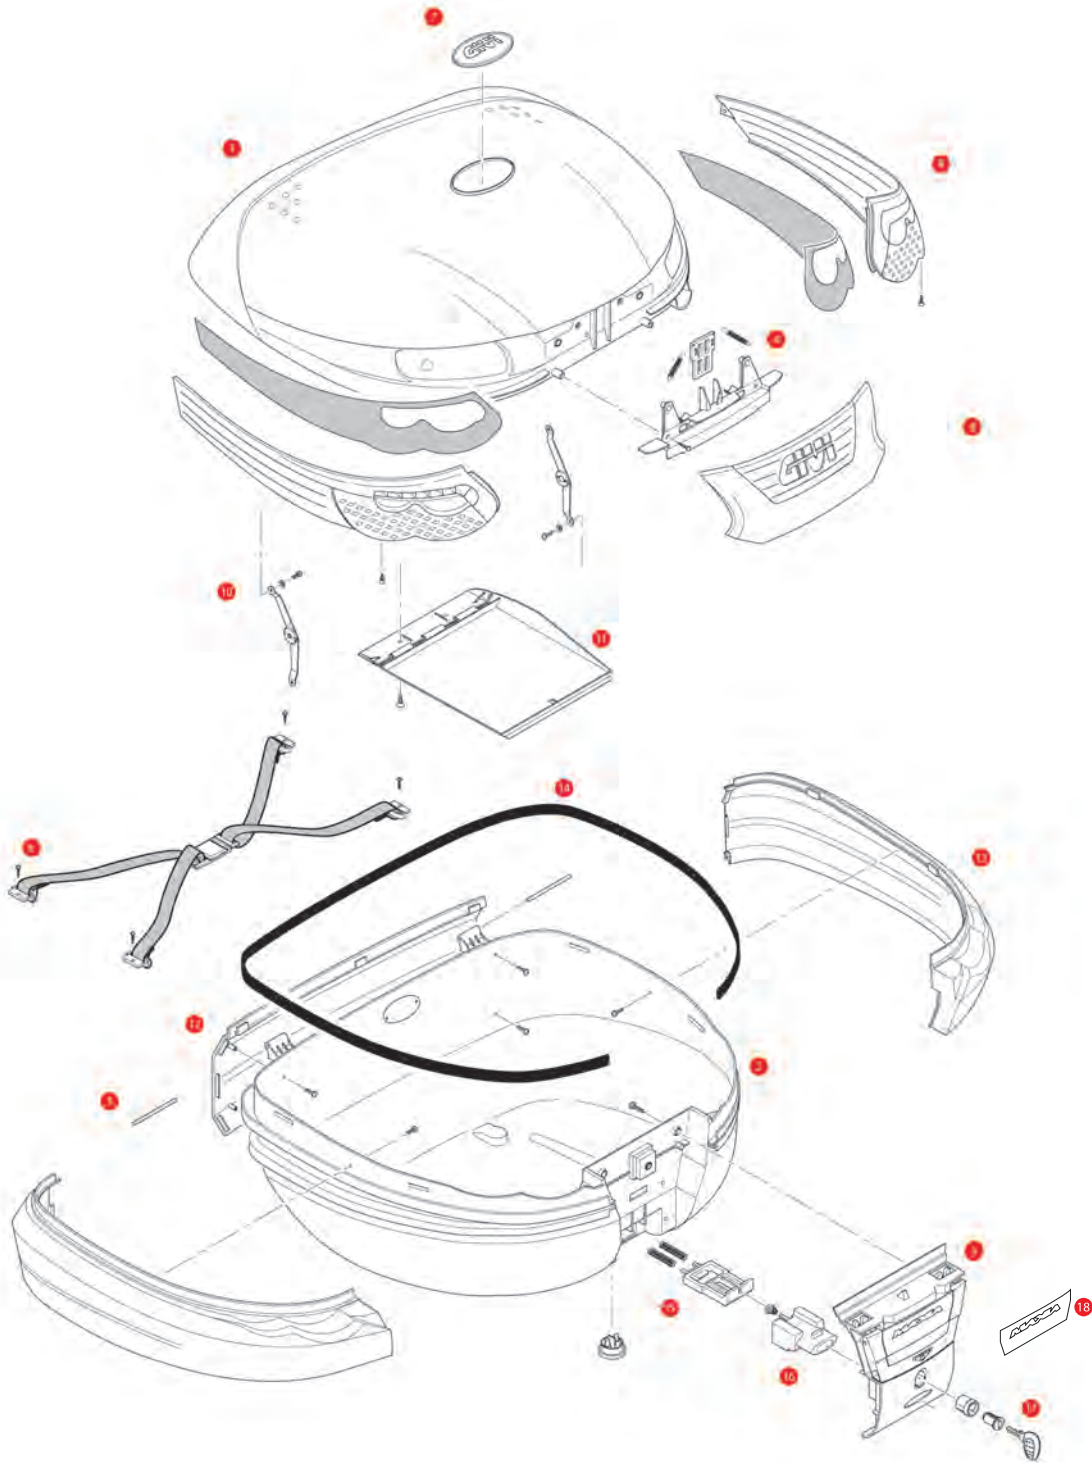

## E55 MAXIA 3 / E55 MAXIA 3 TECH

1	Z55CNM	E55 Top Shell Black	\$	191,00
2	Z55FNM	E55 Bottom Shell Black	\$	220,00
3	Z398NMR	Hinge stop (for top case E55 MAXIA 3)	\$	69,00
3	Z398NTMR	Hinge stop (for top case E55NT TECH)	\$	69,00
4	Z677R	Latch System Cover	\$	12,00
5	Z590R	Pin. Medium, 2 pcs.	\$	2,00
6	Z285	Inner strap	\$	13,00
7	ZV55R	Adhesive Givi Logo	\$	4,00
8	Z696R	Pair of side reflectors (for top case E55 MAXIA 3)	\$	48,00
8	Z696FR	Pair of side reflectors (for top case E55NT TECH)	\$	48,00
9	Z694R	Central reflector (for top case E55 MAXIA 3)	\$	23,00
9	Z694FR	Central reflector (for top case E55NT TECH)	\$	23,00

10	Z1684R	Pair of opening hinges	\$	10,00
11	Z160	Inner document holder	\$	14,00
12	Z692R	Replacement back band (for top case E55 MAXIA 3)	\$	25,00
12	Z692N902R	Replacement back band (for top case E55NT TECH)	\$	28,00
13	Z693R	Pair of side bands (for top case E55 MAXIA 3)	\$	74,00
13	Z693N902R	Pair of side bands (for top case E55NT TECH)	\$	74,00
14	Z1908R	Trim	\$	6,00
15	Z1782R	Bolt + Bolt Springs	\$	8,00
16	Z206R	Button + Button Spring (for top case E55 MAXIA 3)	\$	6,00
16	Z206NR	Button + Button Spring (for top case E55NT TECH)	\$	5,00
17	Z661	Key locks with corresponding bush with red handle	\$	11,00