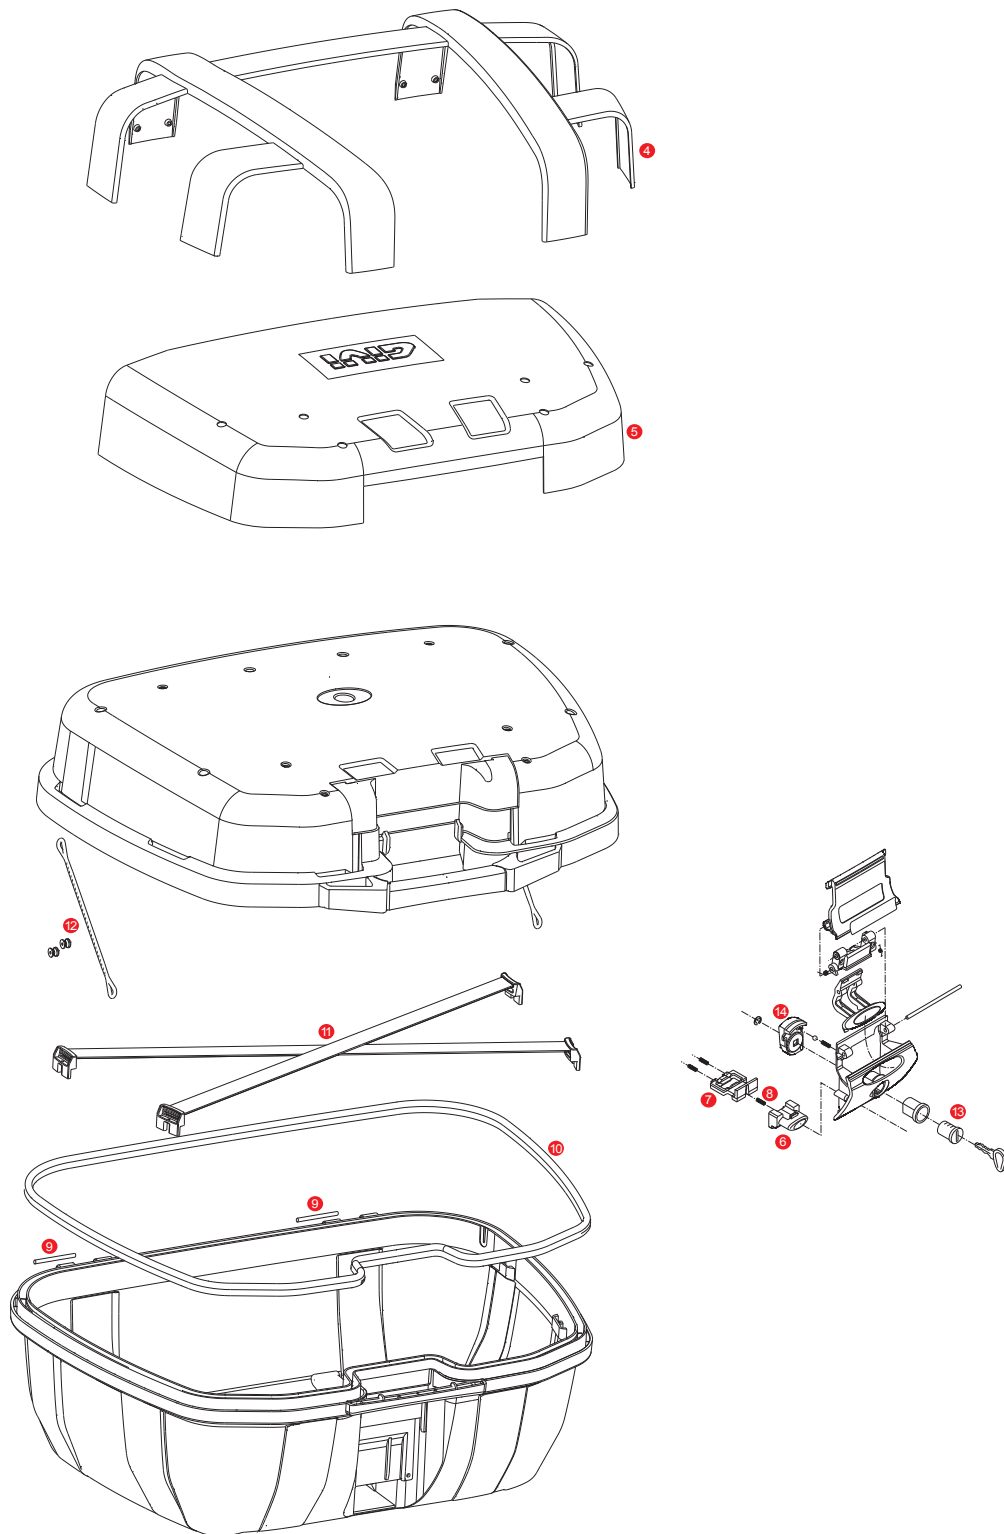

TRK52N TREKKER

	ZTRK52CNM	TRK52N top-shell	\$	250,00
	ZTRK52FNM	TRK52N bottom-shell black	\$	160,00
	Z641N52M	Hinge stop	\$	40,00
4	Z2202R	Black metal plate cover/cap	\$	33,00
5	Z2211OXCR	Alluminium cover with anodizing cover/cap	\$	200,00
6	Z645CR	Push button silver, 1 pcs.	\$	5,00
7	Z1782CR	Bolt	\$	13,00

8	Z191R	Push button spring, 1 pcs.	\$	1,00
9	Z590R	Pin. Medium, 2 pcs.	\$	2,00
10	Z3220R	Trim	\$	11,00
11	Z2170R	Elastic belt	\$	13,00
12	Z599	Nylon stop bag opening yarn	\$	2,00
13	SL101	Security Lock key, including bush and under lock platelets	\$	19,00
14	Z4513R	Plate below lock for Security Lock key	\$	3,00