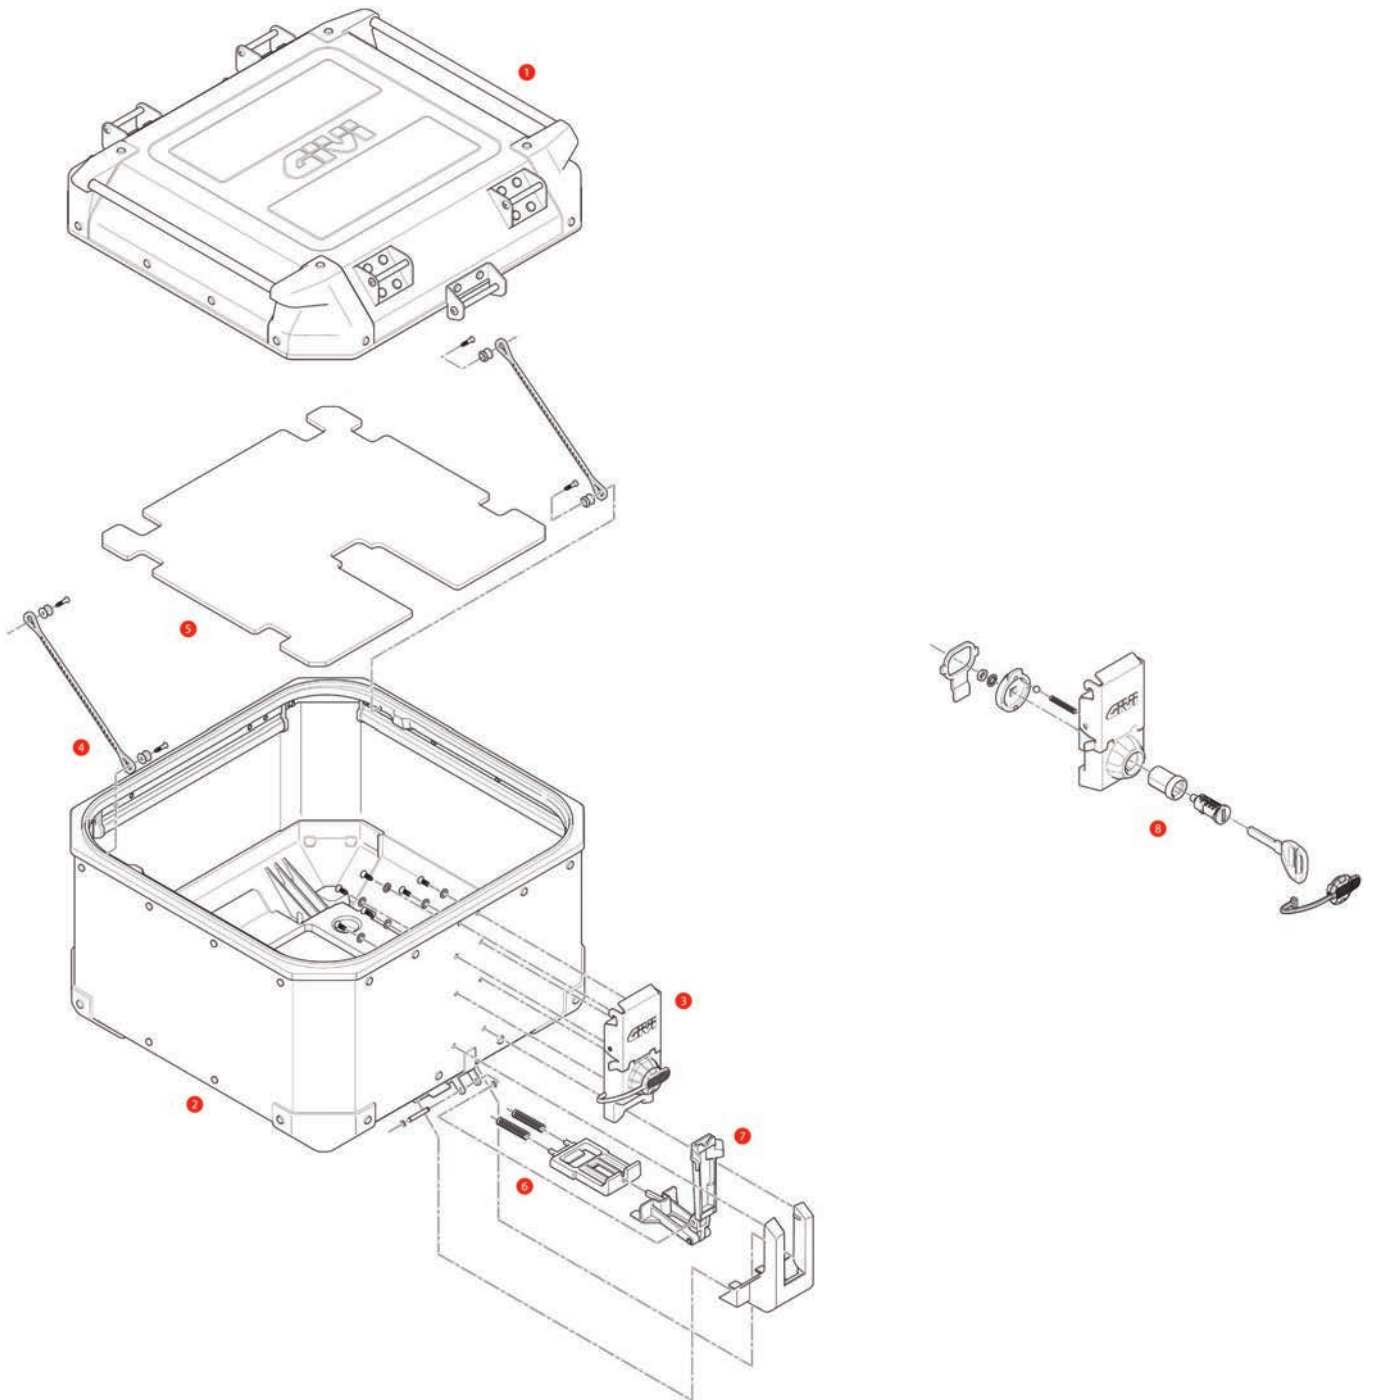

OBK58A / OBK58B / OBK42A / OBK42B TREKKER OUTBACK TOP CASE

1	ZOBK58ACM	OBK58A assembled Top Shell	\$	TBD
	ZOBK58BCM	OBK58B assembled Top Shell black	\$	TBD
	ZOBK42ACM	OBK42A assembled Top Shell	\$	TBD
	ZOBK42BCM	OBK42B assembled Top Shell black	\$	TBD
2	ZOBK58AFM	OBK58A assembled Bottom Shell	\$	TBD
	ZOBK58BFM	OBK58B assembled Bottom Shell black	\$	TBD
	ZOBK42AFM	OBK42A assembled Bottom Shell	\$	TBD
	ZOBK42BFM	OBK42B assembled Bottom Shell black	\$	TBD
3	Z8024MR	Lock set	\$	TBD

4	Z115R	Stop bag opening yarn, 2 pcs.	\$	3,00
5	Z8098R	Internal soft carpet	\$	TBD
6	Z1782CR	Bolt with springs	\$	TBD
7	Z8025R	Sistema di sgancio completo montato	\$	TBD
8	SL101	Security Lock key, including bush and under lock platelets	\$	19,00