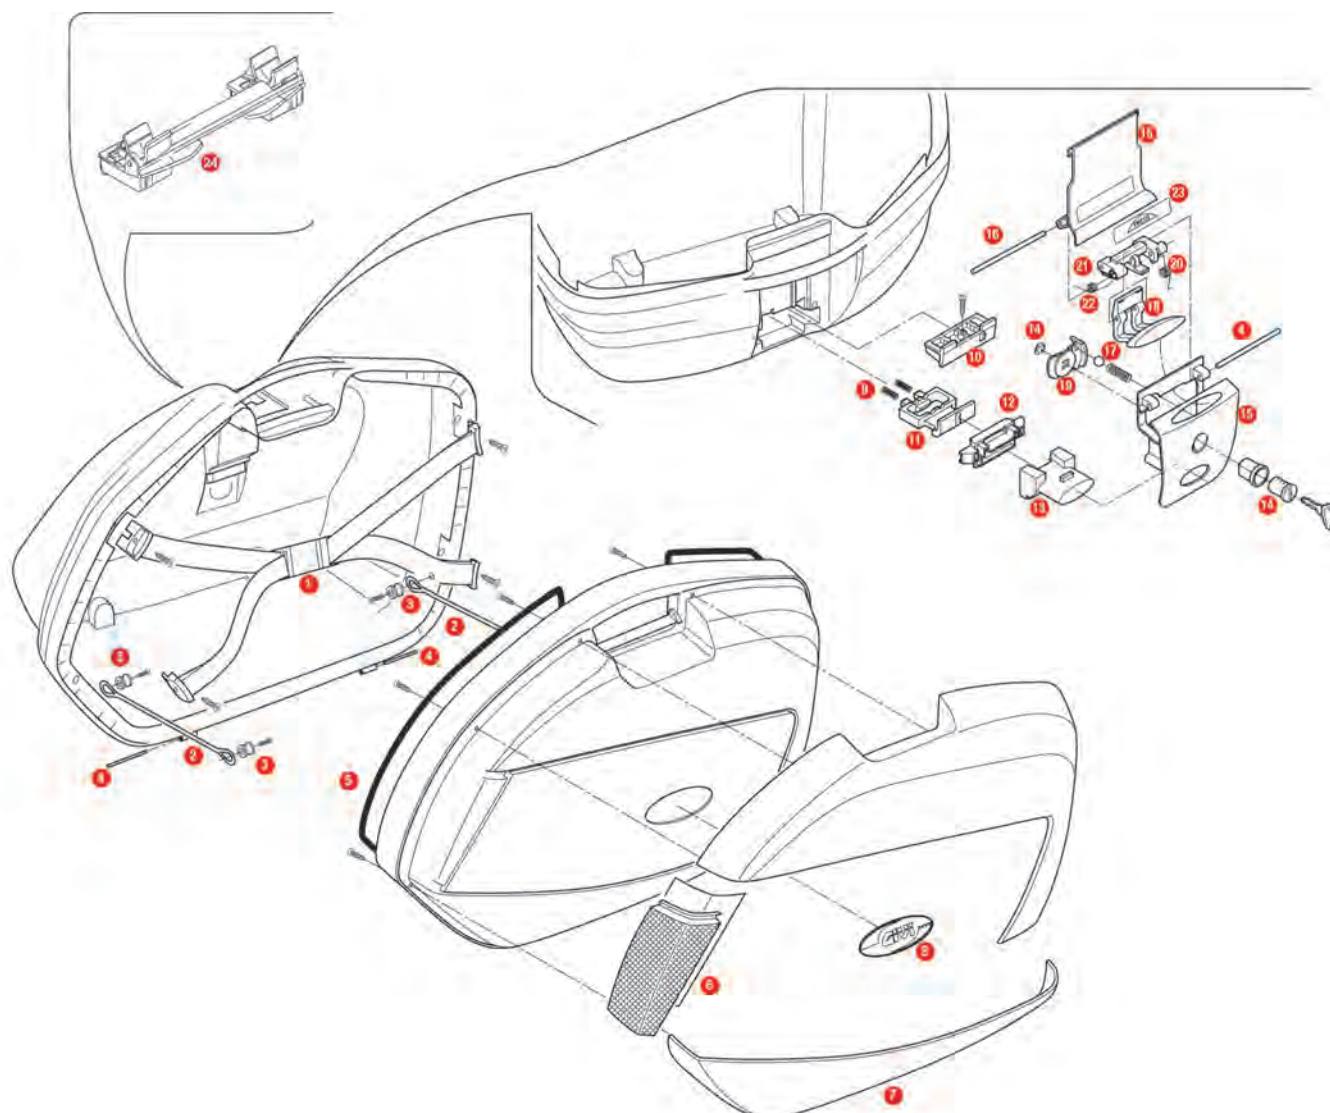

V35 / V35 TECH

1	Z1462R	Elastic belt	\$	14,00
2	Z115R	Stop bag opening yarn, 2 pcs.	\$	3,00
3	Z112R	Red pulley, 4 pcs.	\$	4,00
4	Z637R	Pin. D. 04x75 mm, (1 piece)	\$	2,00
5	Z769	Black lock lining	\$	8,00
6	Z1424R	Top case reflector (right and left)	\$	11,00
	Z1424TR	Top case reflector with silver bottom, right and left (for V35 TECH)	\$	11,00
7	Z1426R	Low cover (right and left)	\$	32,00
9	Z109	Long bolt springs	\$	2,00
10	Z1404R	Push button guide 1pcs.	\$	3,00
11	Z106	Bolt	\$	11,00
12	Z1405R	Right and left visor mechanism	\$	3,00
13	Z645R	Push button red, 1 pcs.	\$	4,00
14	Z661	Key locks with corresponding bush with red handle	\$	11,00

15	Z641NR	Hinge black	\$	13,00
16	Z721R	Pin. D. 04x85 mm	\$	2,00
17	Z1384R	Cylinder spring and steel spheres, 1 kit	\$	2,00
18	Z644R	Opening push button, red, 1 pcs. (for top case V46)	\$	5,00
19	Z640R	Plate below lock, 1 pcs.	\$	4,00
20	Z647R	Torsion spring, 1 pcs.	\$	2,00
21	Z643R	Lock set element red, 1 pcs.	\$	5,00
22	Z632R	Steel torsion spring	\$	2,00
23	Z409R	Name holder, 1 pcs.	\$	2,00
24	Z1387R	Pair of rotational rear clamps	\$	17,00
	Z35FNMDX	Right bottom-shell (mounted)	\$	191,00
	Z35FNMSX	Left bottom-shell (mounted)	\$	191,00
	Z35CNMDX	Right top-shell (mounted)	\$	106,00
	Z35CNMSX	Left top-shell (mounted)	\$	106,00
	Z641NM2	Lock set	\$	40,00