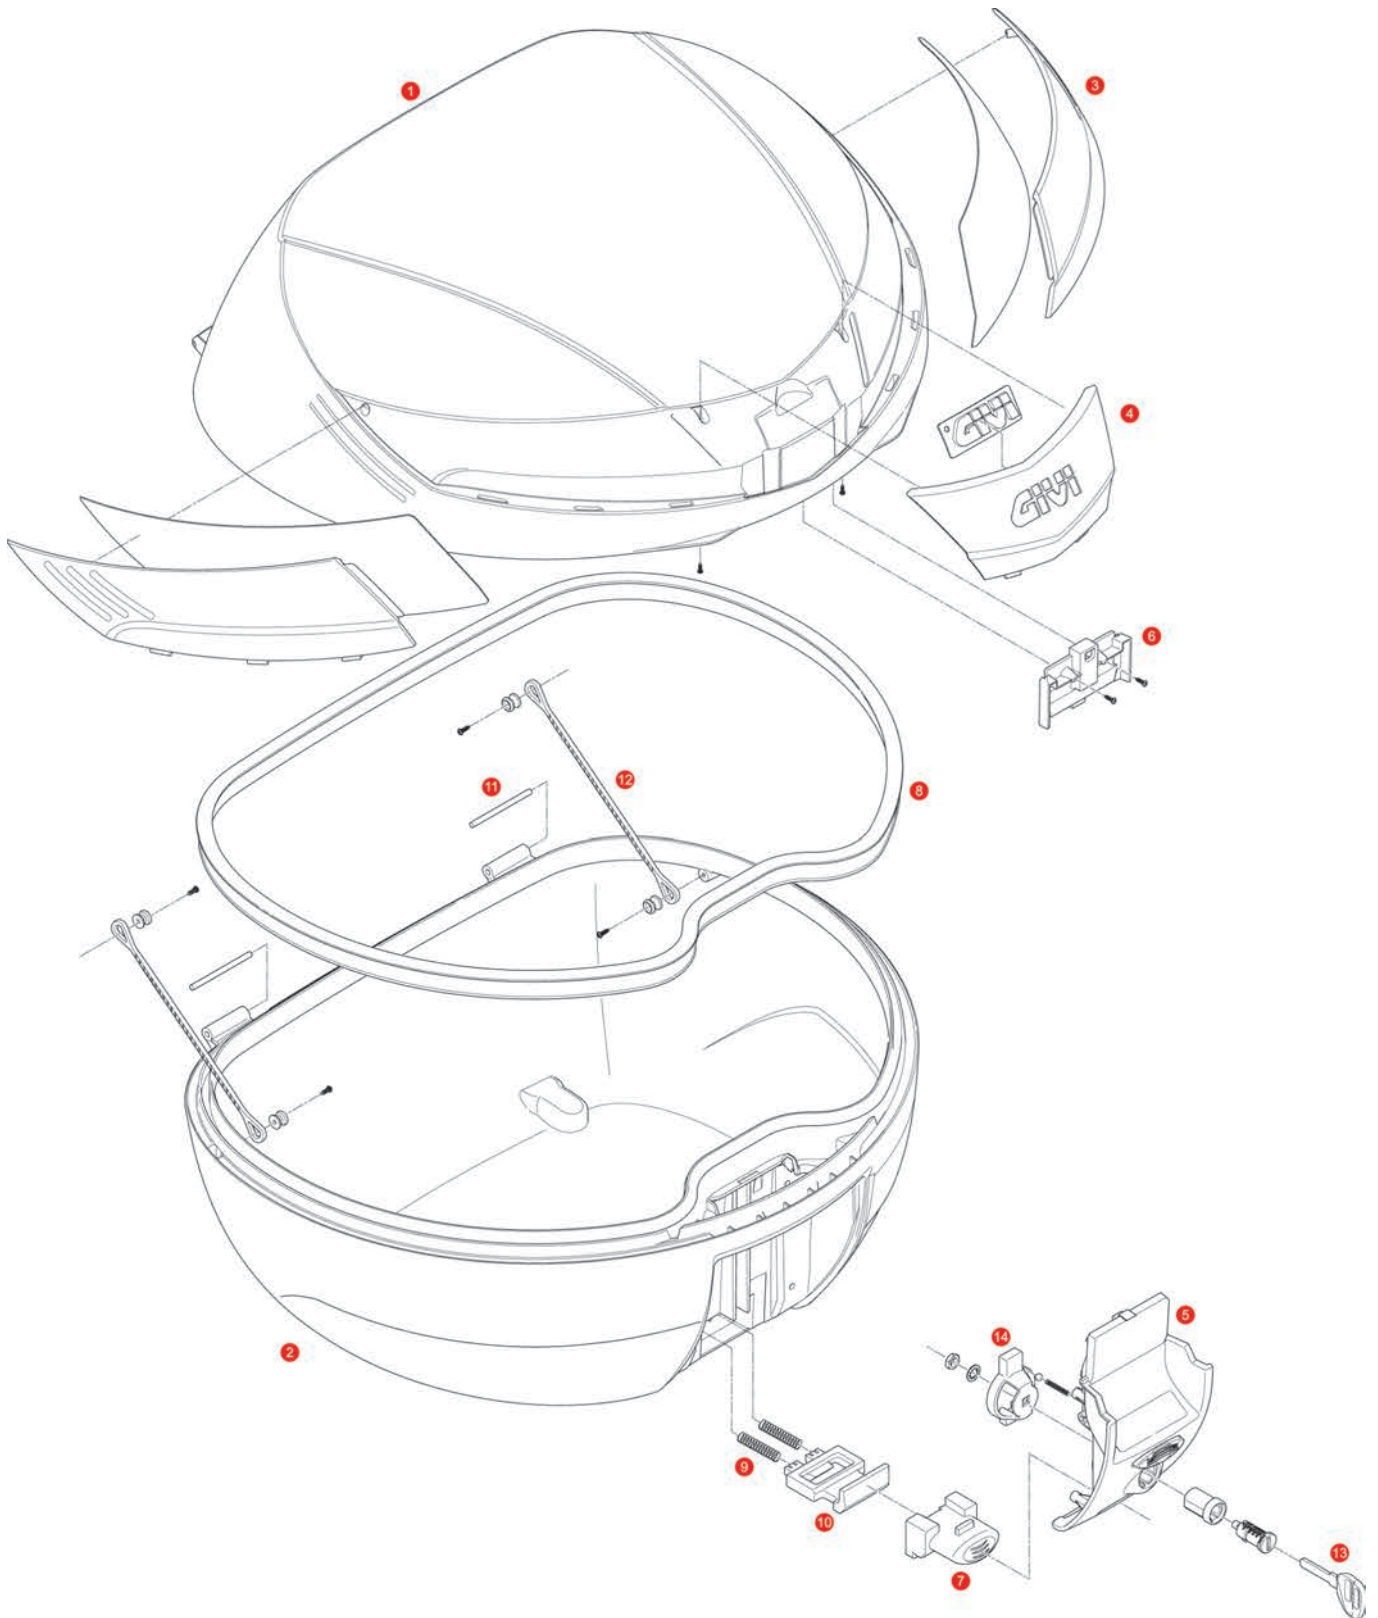

V40N / V40NT

| | | | | |
|----|---------------|-----------------------------|----|-------|
| | Z645CR | Opening push button chromed | \$ | 5,00 |
| 9 | Z109 | Long bolt springs | \$ | 2,00 |
| 10 | Z106 | Bolt | \$ | 11,00 |
| 11 | Z590R | Pin. Medium, 2 pcs. | \$ | 3,00 |

| | | | | |
|----|---------------|--|----|-------|
| 12 | Z115R | Stop bag opening yarn, 2 pcs. | \$ | 3,00 |
| 13 | SL101 | Security Lock key, including bush and under lock platelets | \$ | 19,00 |
| 14 | Z4512R | Plate below lock for Security Lock key | \$ | 2,75 |