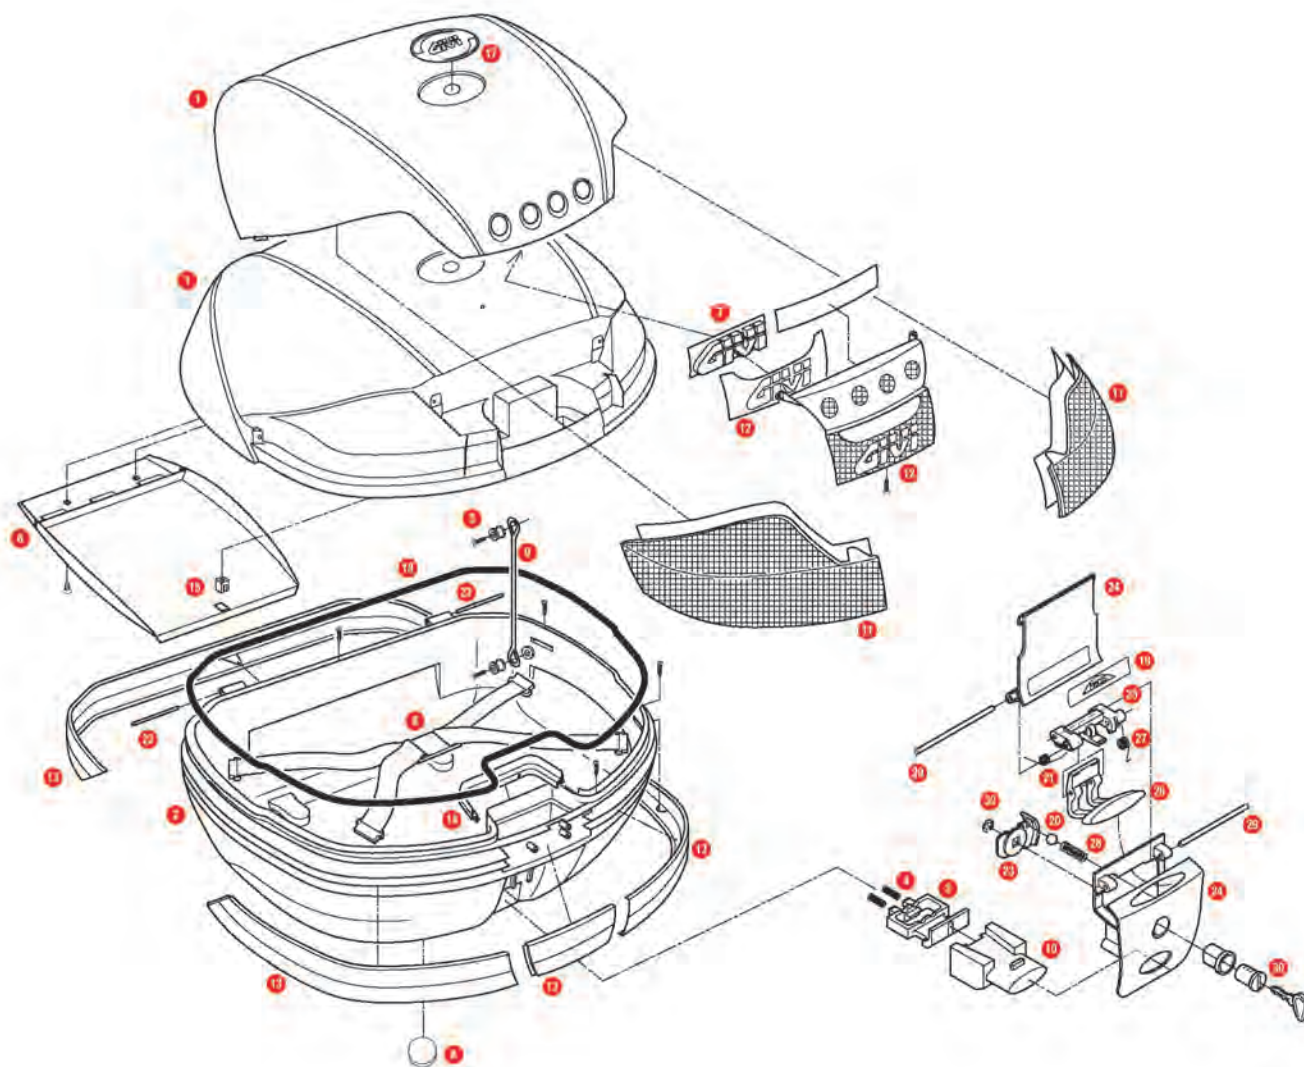

V46 / V46 TECH

1	Z46CNM	V46 top-shell with cover, black	\$	117,00
2	Z46FNM	V46 bottom-shell, black	\$	163,00
3	Z106	Bolt	\$	11,00
4	Z109	Long bolt springs	\$	2,00
5	Z112R	Red pulley, 4 pcs.	\$	4,00
7	Z229	Chromed GIVI brand	\$	4,00
8	Z285	Inner strap	\$	13,00
9	Z599	Nylon stop bag opening yarn	\$	2,00
10	Z645R	Push button red, 1 pcs.	\$	4,00
11	Z731	Top case reflector (right and left, for top-case Monokey® V46)	\$	15,00
11	Z731TR	Top case reflector (right and left, for top-case Monokey® V46NT TECH)	\$	15,00
12	Z732KIT	Central top case reflector (for top-case Monokey® V46)	\$	6,00
12	Z732TR	Central top case reflector (for top-case Monokey® V46NT TECH)	\$	6,00
13	Z734SET	Central bend, rear bend and bend right and left, ABS silver A900	\$	39,00
14	Z737N	Black handle	\$	3,00

15	Z741	Hook for fixing the document holder	\$	4,00
17	ZV45	V35/V46 logo	\$	4,00
18	Z769	Black lock lining	\$	8,00
	Z641NM2	Lock set	\$	40,00
	Z641NTM	Lock set (for top case V46NT TECH)	\$	28,00
19	Z409R	Name holder, 1 pcs.	\$	2,00
20	Z630	Steel spheres D. 6	\$	2,00
21	Z632R	Steel torsion spring	\$	2,00
22	Z637R	Pin. D. 04x75 mm, (1 piece)	\$	2,00
23	Z640R	Plate below lock, 1 pcs.	\$	4,00
24	Z641NR	Hinge black	\$	13,00
25	Z643R	Lock set element red, 1 pcs.	\$	5,00
26	Z644R	Opening push button, red, 1 pcs. (for top case V46)	\$	5,00
26	Z645CR	Opening push button, 1 pcs. (for top case V46NT TECH)	\$	5,00
27	Z647R	Torsion spring, 1 pcs.	\$	2,00
28	Z648	Cylinder spring	\$	2,00
29	Z721R	Pin. D. 04x85 mm	\$	2,00
30	Z661	Key locks with corresponding bush with red handle	\$	11,00