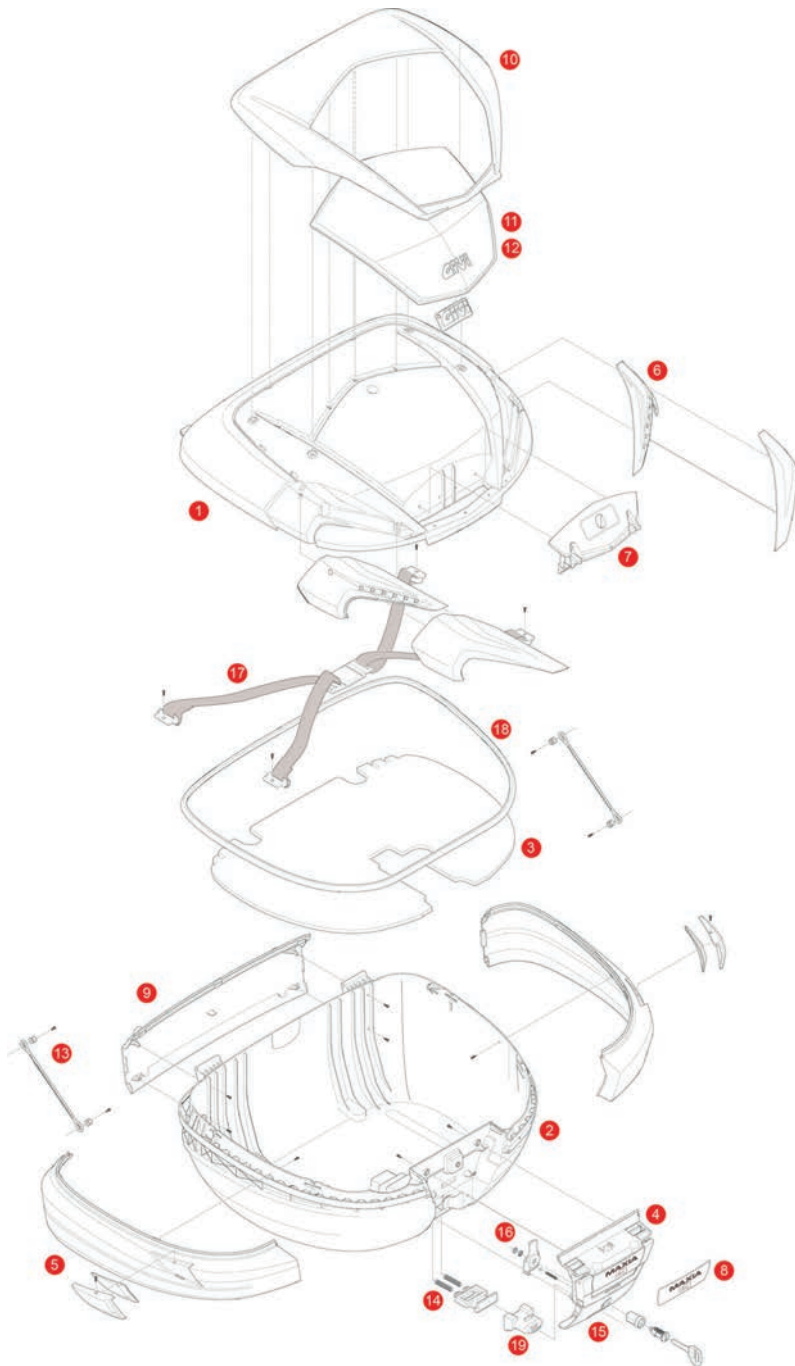

**MAXIA 4 / V56N / V56NN / V56NT / V56NNT**

7	<b>Z562R</b>	Top-shell coupling tooth, complete	\$	<b>13,00</b>
10	<b>CV47N</b>	Black embossed cover	\$	<b>23,00</b>
11	<b>Z4706XCR</b>	Alluminium cover with anodizing cover/cap	\$	<b>60,00</b>
13	<b>Z599</b>	Nylon stop bag opening yarn	\$	<b>2,00</b>
14	<b>Z1782R</b>	Bolt + Bolt Springs	\$	<b>8,00</b>

15	<b>SL101</b>	Security Lock key, including bush and under lock platelets	\$	<b>19,00</b>
18	<b>Z1908R</b>	Trim	\$	<b>6,00</b>
19	<b>Z206R</b>	Button + Button Spring (for E55 MAXIA 3 / V56N / V56NN )	\$	<b>6,00</b>
	<b>Z206NR</b>	Button + Button Spring (for TECH version)	\$	<b>5,00</b>