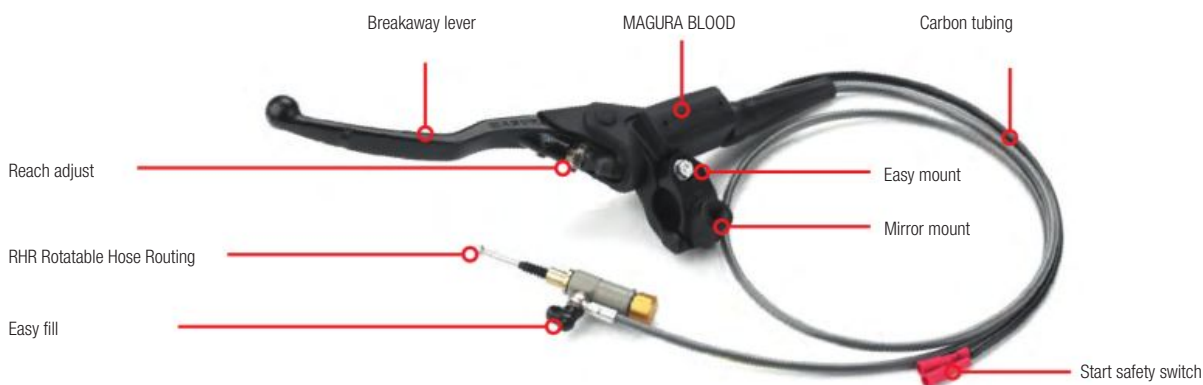

## Master cylinders

### MAGURA 167 clutch system

The brand new hydraulic clutch system supplements MAGURA's HYMEC product family and extends the technical capabilities HYMEC system.

The HYMEC Street is simply a fantastic hydraulic retrofit clutch system that is guaranteed to improve overall bike performance. Street motorcyclists can now get away with applying a lot less pressure than with the standard clutch. Depending on riding style, this can make for huge benefits in terms of riding comfort and control.

HYMEC Street noticeably optimises the performance of street motorcycles and is simply super comfortable...

- Pre-mounted forged lever with improved lever ergonomics,
- Filled and delivered ready to install
- Easy to install, detailed instructions included
- Lever reach adjustment.
- Filled with non-toxic MAGURA Blood