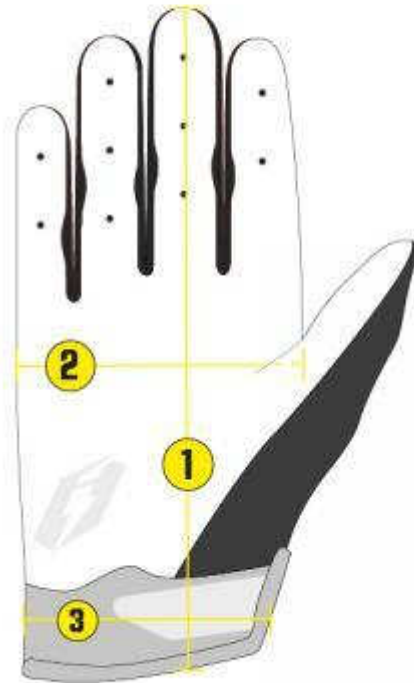

# SIZE CHART

OUR SIZE CHART IS BASED ON AN AVERAGE AND IS A RECOMMENDATION ONLY. EVERY PERSON IS BUILT DIFFERENTLY. IF YOU NEED HELP WITH SIZING WE ARE HAPPY TO HELP YOU GET FITTED IN THE CORRECT SIZE.

## AIRTIME GLOVES

SIZE	1 HAND LENGTH ±0.3	2 PALM ±0.3	3 CUFF ±0.3
KID M	18.4 CM	8.0 CM	7.5 CM
KID L	18.8 CM	9.0 CM	7.8 CM
KID XL	19.2 CM	9.5 CM	8.0 CM

### HOW TO MEASURE

IF RIGHT HANDED, USE RIGHT HAND. FOR 1 MEASURE HAND LENGTH ON YOUR PALM SIDE. MEASURE FROM FIRST WRIST FOLD TO TOP OF MIDDLE FINGER. PALM MEASUREMENT SHOULD BE TAKEN AT THE FULLEST PART OF THE HAND NOT INCLUDING THE THUMB. THE CUFF SIZES ARE THE VALUES OF AN OPEN GLOVE.