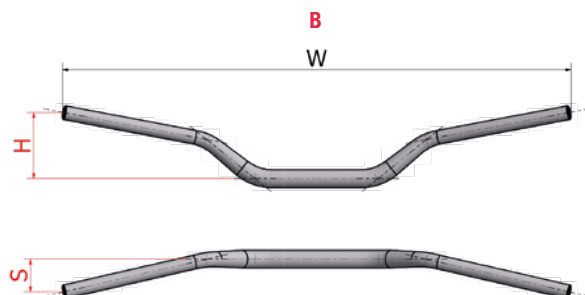

VARIABLE DIAMETER HANDLEBARS WITH CONICAL DESIGN

- 7010 T6 aluminum aerospace quality
- Oversize bar made with a variable diameter and wall thickness
- 1 1/8" (28,6 mm) diameter in the clamping area
- 7/8" (22 mm) diameter at the control ends
- 40% lighter and stronger than a classic bar
- Laser etched to aid in handlebar centering and indexing
- Knurled clutch side for better grip hold
- Bar pad included