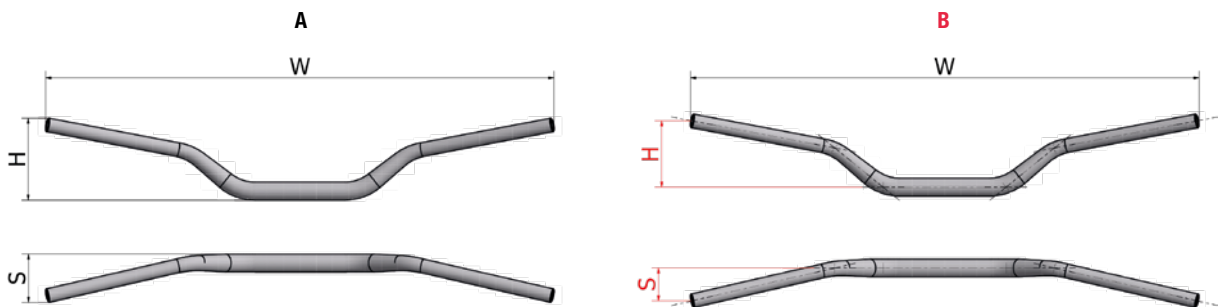

VARIABLE DIAMETER HANDLEBARS (CONT)

DESCRIPTION	PART #	COLOR	DIMENSIONS (MM)				
			WIDTH	A		B	
				HEIGHT	SWEEP	HEIGHT	SWEEP
ALL BRANDS (121) (CONT)	0601-3437	Handlebar Factory Replica, pad black-yellow	815	132	73	105	52
	0601-3770	Handlebar fluo orange, pad orange-white	815	132	73	105	52
	0601-3771	Handlebar light blue, pad light blue-white	815	132	73	105	52
	0601-3772	Handlebar black, pad yellow-black	815	132	73	105	52
	0601-3773	Handlebar red, pad red-white	815	132	73	105	52
	0601-3774	Handlebar green, pad green-black	815	132	73	105	52
	0601-3775	Handlebar purple, pad purple-white	815	132	73	105	52
	0601-3910	Handlebar Japan, pad red-white	815	132	73	105	52
ALL BRANDS (133)	0601-2918	Handlebar fluo yellow, pad fluo yellow	820	110	73	80	54
	0601-2921	Handlebar white, pad white	820	110	73	80	54
	0601-2971	Handlebar white-blue, pad blue	820	110	73	80	54
	0601-2974	Handlebar orange-blue, pad blue	820	110	73	80	54