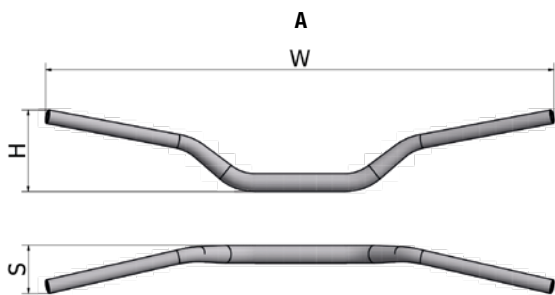

VARIABLE DIAMETER HANDLEBARS WITH CONICAL DESIGN

- 7010 T6 aluminum aerospace quality
- Oversize bar made with a variable diameter and wall thickness
- 1 1/8" (28,6 mm) diameter in the clamping area
- 7/8" (22 mm) diameter at the control ends
- 40% lighter and stronger than a classic bar
- Laser etched to aid in handlebar centering and indexing
- Knurled clutch side for better grip hold
- Bar pad included