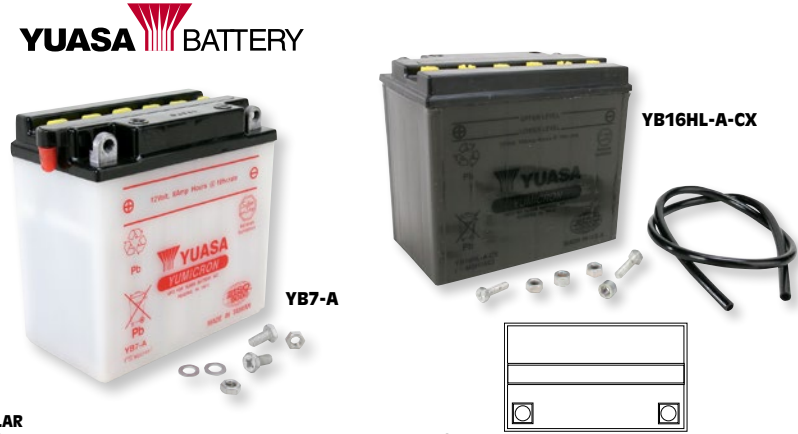

YUMICRON 12V BATTERIES

- The most powerful lead-acid battery of its size
- Appears as original equipment on more and more big bikes
- Shipped dry

YUMICRON CX 12V BATTERIES

- Lead/calcium battery has 5% to 8% more cranking power than the high-output Yumicron
- Requires minimal servicing
- Shipped dry

NOTE: See pages 852-893 for battery application chart.

YUMICRON 12V BATTERIES

YUASA REFERENCE #	CAPACITY AH (10H-R)	REGULAR CHARGE CURRENT (AMP)	LENGTH	WIDTH	HEIGHT	APPROX. WEIGHT W/ OUT ACID	TERMINAL CONFIGURATION	PART #
YB2.5L-C (does not include a vent tube)	2,5	0,3	81 mm (3¹/₁₆"	70 mm (2³/₄"	105 mm (4¹/₈"	0,77 kg (1,7 lb)	-	+ YB2.5L-C
YB2.5L-C-1 (does not include a vent tube)	2,5	0,3	81 mm (3¹/₁₆"	70 mm (2³/₄"	105 mm (4¹/₈"	0,77 kg (1,7 lb)	-	+ YB2.5L-C-1
YB3L-A (does not include a vent tube)	3	0,3	98 mm (3⁷/₈"	57 mm (2¹/₄"	111 mm (4³/₈"	1,1 kg (2,5 lb)	-	+ YB3L-A
YB3L-B (does not include a vent tube)	3	0,3	98 mm (3⁷/₈"	57 mm (2¹/₄"	111 mm (4³/₈"	1,1 kg (2,5 lb)	-	+ YB3L-B
YB4L-B	4	0,4	121 mm (4³/₄"	70 mm (2³/₄"	92 mm (3⁵/₈"	1,3 kg (2,8 lb)	-	+ YB4L-B
YB5L-B	5	0,5	121 mm (4³/₄"	60 mm (2³/₈"	130 mm (5¹/₈"	1,6 kg (3,5 lb)	-	+ YB5L-B
YB7B-B	7	0,7	152 mm (6"	60 mm (2³/₈"	130 mm (5¹/₈"	1,8 kg (4 lb)	+	- YB7B-B
YB7-A (does not include a vent tube)	8	0,8	135 mm (5⁵/₁₆"	76 mm (3"	133 mm (5¹/₄"	2,3 kg (5,1 lb)	+	- YB7-A
YB7C-A	8	0,8	130 mm (5¹/₈"	90 mm (3⁹/₁₆"	114 mm (4¹/₂"	2,3 kg (5,1 lb)	-	+ YB7C-A
YB7L-B	8	0,8	135 mm (5⁵/₁₆"	76 mm (3"	133 mm (5¹/₄"	2,3 kg (5,1 lb)	-	+ YB7L-B
YB9-B (does not include a vent tube)	9	0,9	135 mm (5⁵/₁₆"	76 mm (3"	140 mm (5¹/₂"	2,4 kg (5,3 lb)	+	- YB9-B
YB9L-A2 (does not include a vent tube)	9	0,9	135 mm (5⁵/₁₆"	76 mm (3"	140 mm (5¹/₂"	2,4 kg (5,3 lb)	-	+ YB9L-A2
YB9L-B	9	0,9	135 mm (5⁵/₁₆"	76 mm (3"	140 mm (5¹/₂"	2,4 kg (5,3 lb)	-	+ YB9L-B
YB10A-A2	11	1,1	135 mm (5⁵/₁₆"	90 mm (3⁹/₁₆"	156 mm (6¹/₈"	3,2 kg (7 lb)	+	- YB10A-A2
YB10L-A2	11	1,1	135 mm (5⁵/₁₆"	90 mm (3⁹/₁₆"	146 mm (5³/₄"	3,2 kg (7 lb)	-	+ YB10L-A2
YB10L-B	11	1,1	135 mm (5⁵/₁₆"	90 mm (3⁹/₁₆"	146 mm (5³/₄"	3,2 kg (7 lb)	-	+ YB10L-B
YB10L-B2	11	1,1	135 mm (5⁵/₁₆"	90 mm (3⁹/₁₆"	146 mm (5³/₄"	3,2 kg (7 lb)	-	+ YB10L-B2
YB12A-A	12	1,2	135 mm (5⁵/₁₆"	81 mm (3¹/₁₆"	160 mm (6⁵/₁₆"	3,1 kg (6,8 lb)	+	- YB12A-A
YB12A-B	12	1,2	135 mm (5⁵/₁₆"	81 mm (3¹/₁₆"	160 mm (6⁵/₁₆"	3,1 kg (6,8 lb)	+	- YB12A-B
YB12AL-A	12	1,2	135 mm (5⁵/₁₆"	81 mm (3¹/₁₆"	160 mm (6⁵/₁₆"	3,1 kg (6,8 lb)	-	+ YB12AL-A
YB12AL-A2 (includes terminal adaptor for converting to top mount)	12	1,2	135 mm (5⁵/₁₆"	81 mm (3¹/₁₆"	160 mm (6⁵/₁₆"	3,1 kg (6,8 lb)	-	+ YB12AL-A2
YB12B-B2 (does not include a vent tube)	12	1,2	160 mm (6⁵/₁₆"	90 mm (3⁹/₁₆"	130 mm (5¹/₈"	3,2 kg (7,1 lb)	+	- YB12B-B2
YB12C-A (does not include a vent tube)	12	1,2	135 mm (5⁵/₁₆"	90 mm (3⁹/₁₆"	175 mm (6⁷/₈"	3,2 kg (7,1 lb)	+	- YB12C-A
YB14-A2	14	1,4	135 mm (5⁵/₁₆"	89 mm (3¹/₂"	167 mm (6⁹/₁₆"	3,4 kg (7,6 lb)	+	- YB14-A2
YB14A-A1 (does not include a vent tube)	14	1,4	135 mm (5⁵/₁₆"	89 mm (3¹/₂"	176 mm (6¹⁵/₁₆"	3,6 kg (7,9 lb)	+	- YB14A-A1
YB14A-A2 (does not include a vent tube)	14	1,4	135 mm (5⁵/₁₆"	89 mm (3¹/₂"	176 mm (6¹⁵/₁₆"	3,6 kg (7,9 lb)	+	- YB14A-A2
YB14-B2 (does not include a vent tube)	14	1,4	135 mm (5⁵/₁₆"	89 mm (3¹/₂"	167 mm (6⁹/₁₆"	3,4 kg (7,6 lb)	+	- YB14-B2
YB14L-A1 (does not include a vent tube)	14	1,4	135 mm (5⁵/₁₆"	89 mm (3¹/₂"	167 mm (6⁹/₁₆"	3,4 kg (7,6 lb)	-	+ YB14L-A1
YB14L-A2	14	1,4	135 mm (5⁵/₁₆"	89 mm (3¹/₂"	167 mm (6⁹/₁₆"	3,4 kg (7,6 lb)	-	+ YB14L-A2
SYB14L-A2 (includes a sensor)	14	1,4	135 mm (5⁵/₁₆"	89 mm (3¹/₂"	167 mm (6⁹/₁₆"	3,4 kg (7,6 lb)	-	+ SYB14L-A2
YB14L-B2 (does not include a vent tube)	14	1,4	135 mm (5⁵/₁₆"	89 mm (3¹/₂"	167 mm (6⁹/₁₆"	3,4 kg (7,6 lb)	-	+ YB14L-B2