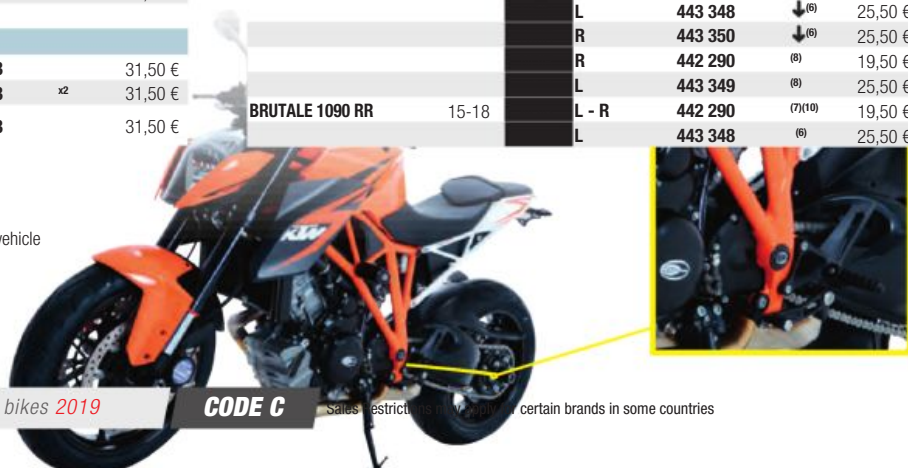

(3) Wheel spindle insert
(4) Cardan insert
(5) Swingarm insert
(6) Frame
(7) Trellis frame
(8) Mid frame boss

(9) Set
(10) Rear
(11) Order 3 pcs per vehicle